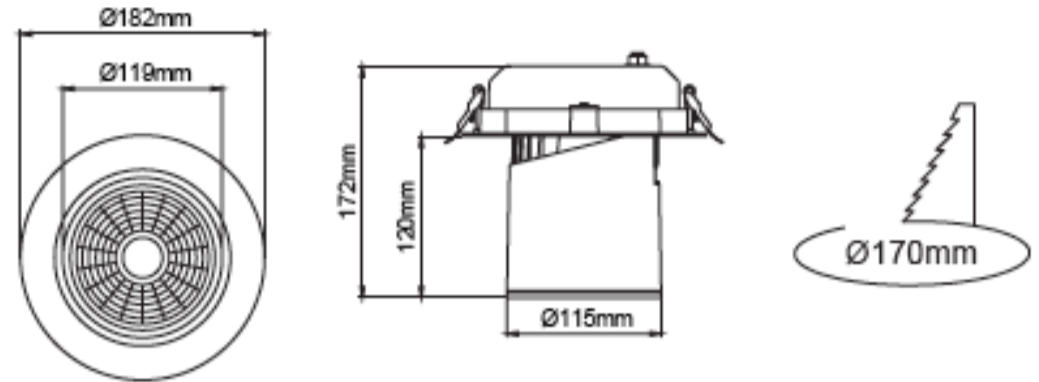

Dragon Bridgespot

AVOLUX®

Electrical Parameters

Base Model No.:	LL.I01.MLR.30837
Led Type:	Philips (39), Tridonic (44), Cree (06)
Colours:	White, black, silver
Wattage:	32W
CCT:	2700K - 5000K
IP Rating:	IP 20
Beam Angle:	20°, 30°, 50°
CRI:	Ra+80, Ra+90

Features

- Die-cast aluminium body.
- Only to be used with electronic Led driver.
- Mains voltage: 220-240V / 50-60Hz.
- Clever thermal design.
- 1-10V, DALI and switch dimming options available upon request.
- Clear safety glass.
- Honeycomb filter accessory available.
- Narrow, medium and wide beam angle options available with rotationally symmetric light distribution.
- Emergency kit system can be integrated.

Specifications

Model	Wattage	CCT	Lumens	Colour	Beam Angle
LL.I01.MLR.30837-WH/3/50	32W	3000K	3900lm	White	50°
LL.I01.MLR.30837-WH/3.5/50	32W	3500K	4025lm	White	50°
LL.I01.MLR.30837-WH/4/50	32W	4000K	4150lm	White	50°
LL.I01.MLR.30837-GR/3/50	32W	3000K	3900lm	Grey	50°
LL.I01.MLR.30837-GR/3.5/50	32W	3500K	4025lm	Grey	50°
LL.I01.MLR.30837-GR/4/50	32W	4000K	4150lm	Grey	50°
LL.I01.MLR.30837-BL/3/50	32W	3000K	3900lm	Black	50°
LL.I01.MLR.30837-BL/3.5/50	32W	3500K	4025lm	Black	50°
LL.I01.MLR.30837-BL/4/50	32W	4000K	4150lm	Black	50°