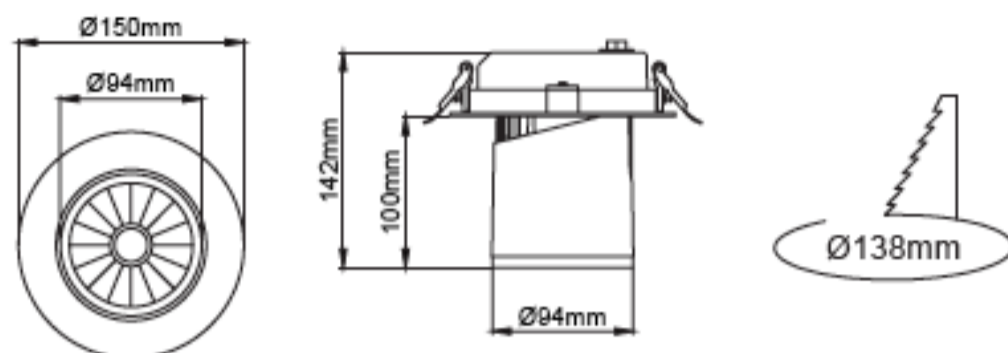

Dragon Mini Bridgespot

AVOLUX®

27W

2700K-5000K

Ra+80
Ra+90

IP20

Electrical Parameters

Base Model No.:	LL.I01.MLR.20837
Led Type:	Philips (39), Bridgelux (01), Samsung (45)
Colours:	White, black, silver
Wattage:	27W
CCT:	2700K - 5000K
IP Rating:	IP 20
Beam Angle:	20°, 30°, 40°
CRI:	Ra+80, Ra+90

Features

- Die-cast aluminium body.
- Only to be used with electronic Led driver.
- Mains voltage: 220-240V / 50-60Hz.
- Clever thermal design.
- 1-10V, DALI and switch dimming options available upon request.
- Clear safety glass.
- Honeycomb filter and visor accessories available.
- Narrow, medium and wide beam angle options available with rotationally symmetric light distribution.
- Emergency kit system can be integrated.

Specifications

Model	Wattage	CCT	Lumens	Colour	Beam Angle
LL.I01.MLR.20837-WH/3/40	27W	3000K	2900lm	White	40°
LL.I01.MLR.20837-WH/3.5/40	27W	3500K	2950lm	White	40°
LL.I01.MLR.20837-WH/4/40	27W	4000K	3000lm	White	40°
LL.I01.MLR.20837-GR/3/40	27W	3000K	2950lm	Grey	40°
LL.I01.MLR.20837-GR/3.5/40	27W	3500K	2950lm	Grey	40°
LL.I01.MLR.20837-GR/4/40	27W	4000K	3000lm	Grey	40°
LL.I01.MLR.20837-BL/3/40	27W	3000K	2900lm	Black	40°
LL.I01.MLR.20837-BL/3.5/40	27W	3500K	2950lm	Black	40°
LL.I01.MLR.20837-BL/4/40	27W	4000K	3000lm	Black	40°