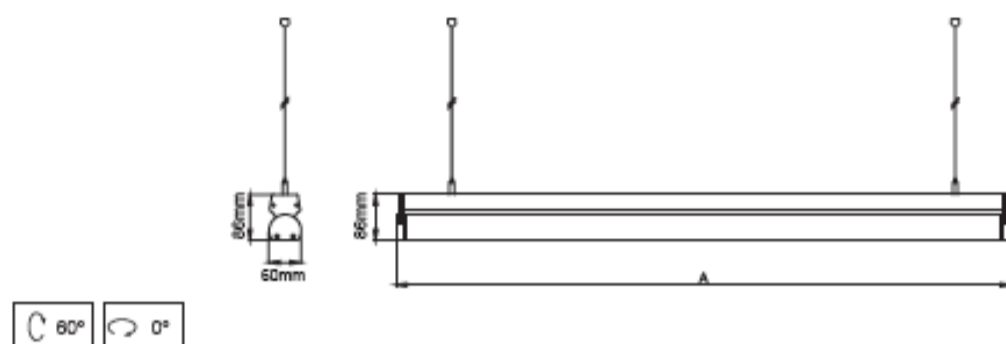

Linear Led Rood with White Low Glare Louver

AVOLUX®

62w

2700K-5000K

Ra+80

IP20

Electrical Paramaters

Base Model No.:	LL.I02.LL.19214
Colours:	White, black, silver
Wattage:	33W, 41W, 51W, 62W
Lenght:	840mm, 1120mm, 1400mm, 1680mm
CCT:	2700K - 5000K
IP Rating:	IP 20
CRI:	Ra+80

Features

- Aluminium profile body.
- Plastic end caps.
- Only to be used with electronic Led Driver.
- Mains voltage: 220-240V / 50-60Hz.
- Clever thermal design.
- 1-10V and DALI dimming options available upon request.
- White painted raster louver decreases UGR.
- Tilttable light head.
- An emergency kit system can be integrated.