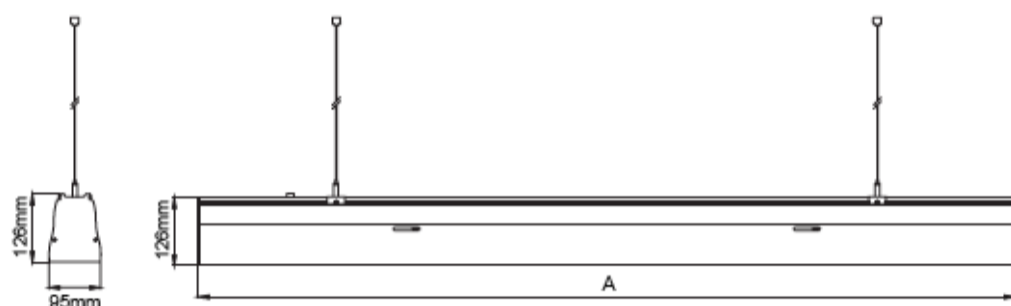

Linear Led Systema

Low Glare large louver

AVOLUX®

51w

2700K-5000K

Ra+80

IP20

IP 20

Electrical Parameters

Base Model No.:	LL.I02.LL.19455
Colours:	White, black, silver
Wattage:	51W
Length:	1510mm
CCT:	2700K - 5000K
IP Rating:	IP 20
Beam Angle:	70°
CRI:	Ra+80

Features

- Aluminium profile body.
- Plastic end caps.
- Only to be used with electronic Led Driver.
- Mains voltage: 220-240V / 50-60Hz.
- 1-10V and DALI dimming options available upon request.
- Less number of louvers placed on reflector aiming maximum lumen output at still acceptable UGR level in offices.
- Over 100%/W efficiency.
- An emergency kit system can be integrated.

Specifications

Model	Wattage	CCT	Lumens	Colour	Beam Angle
LL.I02.LL.19455.55-WH/3/70	51W	3000K	7400lm	White	70°
LL.I02.LL.19455.55-WH/3.5/70	51W	3500K	7550lm	White	70°
LL.I02.LL.19455.55-WH/4/70	51W	4000K	7700lm	White	70°
LL.I02.LL.19455.55-GR/3/70	51W	3000K	7400lm	Grey	70°
LL.I02.LL.19455.55-GR/3.5/70	51W	3500K	7550lm	Grey	70°
LL.I02.LL.19455.55-GR/4/70	51W	4000K	7700lm	Grey	70°
LL.I02.LL.19455.55-BL/3/70	51W	3000K	7400lm	Black	70°
LL.I02.LL.19455.55-BL/3.5/70	51W	3500K	7550lm	Black	70°
LL.I02.LL.19455.55-BL/4/70	51W	4000K	7700lm	Black	70°