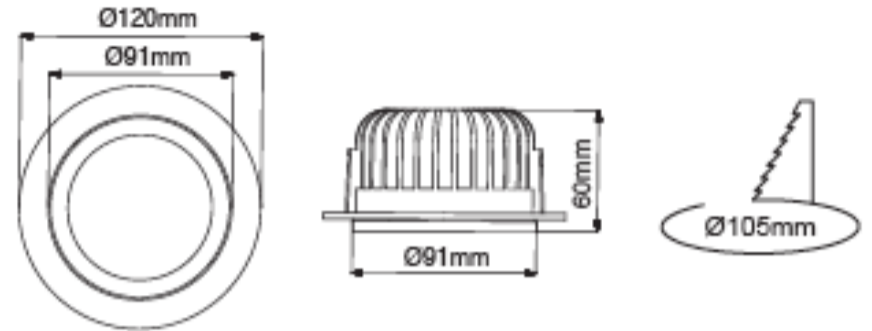

## Electrical Parameters

<b>Base Model No.:</b>	<b>LL.I01.MLR.17020</b>
Led Type:	Bridgelux (01), Samsung (45)
Colours:	White, black, silver
Wattage:	23W
CCT:	2700K - 5000K
IP Rating:	IP 20
Beam Angle:	20°, 30°, 40°
CRI:	Ra+80, Ra+90

## Specifications

Model	Wattage	CCT	Lumens	Colour	Beam Angle
LL.I01.MLR.17020-WH/3/40	23W	3000K	2250lm	White	40°
LL.I01.MLR.17020-WH/3.5/40	23W	3500K	2300lm	White	40°
LL.I01.MLR.17020-WH/4/40	23W	4000K	2350lm	White	40°
LL.I01.MLR.17020-GR/3/40	23W	3000K	2250lm	Grey	40°
LL.I01.MLR.17020-GR/3.5/40	23W	3500K	2300lm	Grey	40°
LL.I01.MLR.17020-GR/4/40	23W	4000K	2350lm	Grey	40°
LL.I01.MLR.17020-BL/3/40	23W	3000K	2250lm	Black	40°
LL.I01.MLR.17020-BL/3.5/40	23W	3500K	2300lm	Black	40°
LL.I01.MLR.17020-BL/4/40	23W	4000K	2350lm	Black	40°