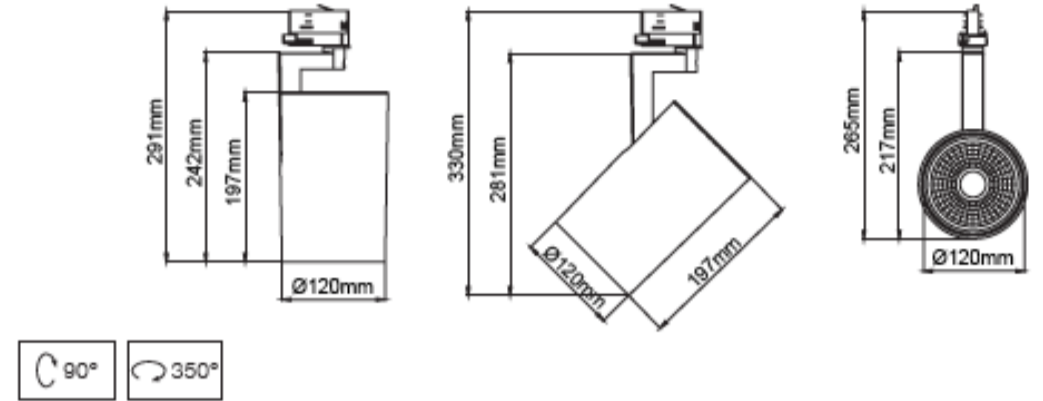

Rayspot Maxi Bridgespot

AVOLUX®

Electrical Parameters

Base Model No.:	LL.I01.MLT.19160
LED Type:	Tridonic (44)
Colours:	White, black, silver
Wattage:	37W
CCT:	2700K - 5000K
IP Rating:	IP 20
Beam Angle:	20°, 30°, 50°
CRI:	Ra+80, Ra+90

Features

- Die-cast aluminium body.
- Only to be used with electronic Led Driver.
- Mains voltage: 220-240V / 50-60Hz.
- Clever thermal design.
- With 3-phase universal track adaptor.
- Dimming option with integrated potentiometer.
- Clear safety glass.
- Honeycomb filter, barndoor, antiglare screen and visor accessories available.

Specifications

Model	Wattage	CCT	Lumens	Colour	Beam Angle
LL.I01.MLT.19160-WH/3/50	32w	3000K	4500lm	White	50°
LL.I01.MLT.19160-WH/3.5/50	32w	3500K	4575lm	White	50°
LL.I01.MLT.19160-WH/4/50	32w	4000K	4675lm	White	50°
LL.I01.MLT.19160-GR/3/50	32w	3000K	4500lm	Grey	50°
LL.I01.MLT.19160-GR/3.5/50	32w	3500K	4575lm	Grey	50°
LL.I01.MLT.19160-GR/4/50	32w	4000K	4675lm	Grey	50°
LL.I01.MLT.19160-BL/3/50	32w	3000K	4500lm	Black	50°
LL.I01.MLT.19160-BL/3.5/50	32w	3500K	4575lm	Black	50°
LL.I01.MLT.19160-BL/4/50	32w	4000K	4675lm	Black	50°