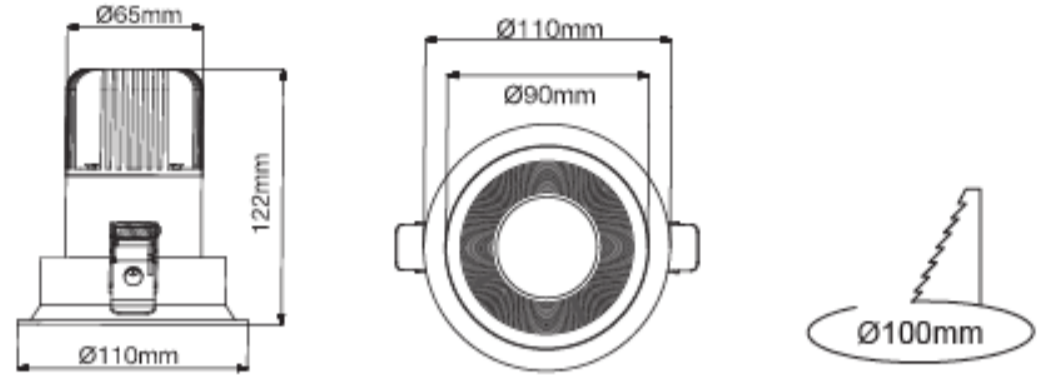

Darklight Bridgespot

AVOLUX®

Electrical Parameters

Base Model No.:	LL.I01.MLR.17027
Led Type:	Bridgelux (01)
Colours:	White, black, silver
Wattage:	13W
CCT:	2700K - 5000K
IP Rating:	IP 40
Beam Angle:	20°, 50°
CRI:	Ra+80

Features

- Die-cast aluminium body.
- Only to be used with electronic Led driver.
- Mains voltage: 220-240V / 50-60Hz.
- Clever thermal design.
- Dimming option available upon request.
- Clear safety glass.
- Narrow and wide beam angle options available.

Specifications

Model	Wattage	CCT	Lumens	Colour	Beam Angle
LL.I01.MLR.17027.01-WH/3/50	13W	3000K	865lm	White	50°
LL.I01.MLR.17027.01-WH/3.5/50	13W	3500K	882lm	White	50°
LL.I01.MLR.17027.01-WH/4/50	13W	4000K	900lm	White	50°
LL.I01.MLR.17027.01-GR/3/50	13W	3000K	865lm	Grey	50°
LL.I01.MLR.17027.01-GR/3.5/50	13W	3500K	882lm	Grey	50°
LL.I01.MLR.17027.01-GR/4/50	13W	4000K	900lm	Grey	50°
LL.I01.MLR.17027.01-BL/3/50	13W	3000K	865lm	Black	50°
LL.I01.MLR.17027.01-BL/3.5/50	13W	3500K	882lm	Black	50°
LL.I01.MLR.17027.01-BL/4/50	13W	4000K	900lm	Black	50°