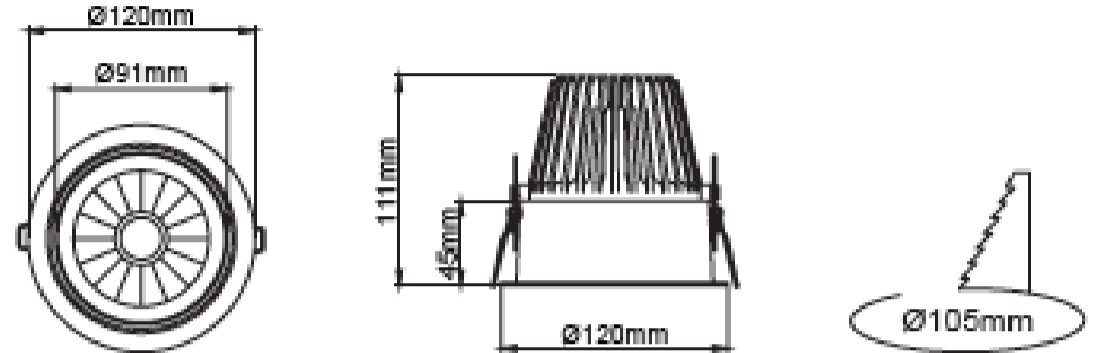

Darklight Bridgespot

AVOLUX®

Electrical Parameters

Base Model No.:	LL.I01.MLR.17025
Led Type:	Bridgelux (01), Samsun (45)
Colours:	White, black, silver
Wattage:	23W
CCT:	2700K - 5000K
IP Rating:	IP 40
Beam Angle:	20°, 30°, 50°
CRI:	Ra+80

Features

- Die-cast aluminium body.
- Only to be used with electronic Led driver.
- Mains voltage: 220-240V / 50-60Hz.
- Clever thermal design.
- Dimming option available upon request.
- Clear safety glass.
- Narrow, medium and wide beam angle options available.
- Honeycomb filter accessory available.

Specifications

Model	Wattage	CCT	Lumens	Colour	Beam Angle
LL.I01.MLR.17025.01-WH/3/50	23W	3000K	2350lm	White	50°
LL.I01.MLR.17025.01-WH/3.5/50	23W	3500K	2425lm	White	50°
LL.I01.MLR.17025.01-WH/4/50	23W	4000K	2500lm	White	50°
LL.I01.MLR.17025.01-GR/3/50	23W	3000K	2350lm	Grey	50°
LL.I01.MLR.17025.01-GR/3.5/50	23W	3500K	2425lm	Grey	50°
LL.I01.MLR.17025.01-GR/4/50	23W	4000K	2500lm	Grey	50°
LL.I01.MLR.17025.01-BL/3/50	23W	3000K	2350lm	Black	50°
LL.I01.MLR.17025.01-BL/3.5/50	23W	3500K	2425lm	Black	50°
LL.I01.MLR.17025.01-BL/4/50	23W	4000K	2500lm	Black	50°