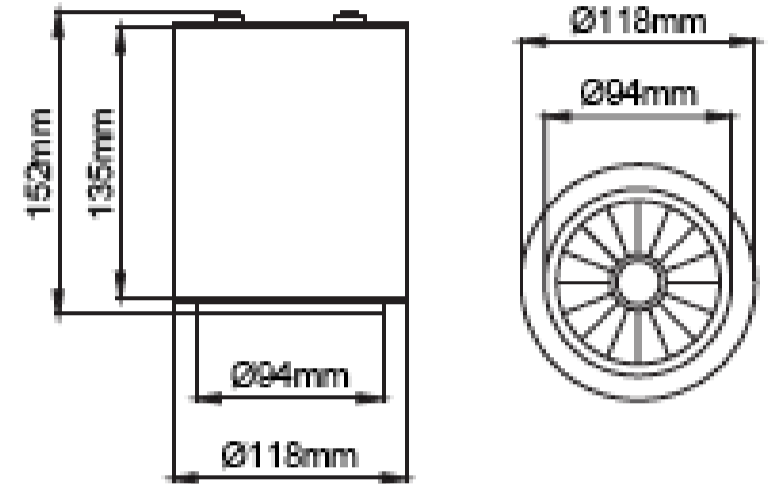

Globus Mini Surface Bridgespot

AVOLUX®

Electrical Parameters

Base Model No.:	LL.I01.MLS.03012
Led Type:	Bridgelux (01), Samsung (45)
Colours:	White, black, silver
Wattage:	23W
CCT:	2700K - 5000K
IP Rating:	IP 20
Beam Angle:	20°, 30°, 40°
CRI:	Ra+80, Ra+90

Specifications

Model	Wattage	CCT	Lumens	Colour	Beam Angle
LL.I01.MLS.03012-WH/3/40	23W	3000K	2250lm	White	40°
LL.I01.MLS.03012-WH/3.5/40	23W	3500K	2300lm	White	40°
LL.I01.MLS.03012-WH/4/40	23W	4000K	2350lm	White	40°
LL.I01.MLS.03012-GR/3/40	23W	3000K	2250lm	Grey	40°
LL.I01.MLS.03012-GR/3.5/40	23W	3500K	2300lm	Grey	40°
LL.I01.MLS.03012-GR/4/40	23W	4000K	2350lm	Grey	40°
LL.I01.MLS.03012-BL/3/40	23W	3000K	2250lm	Black	40°
LL.I01.MLS.03012-BL/3.5/40	23W	3500K	2300lm	Black	40°
LL.I01.MLS.03012--BL/4/40	23W	4000K	2350lm	Black	40°