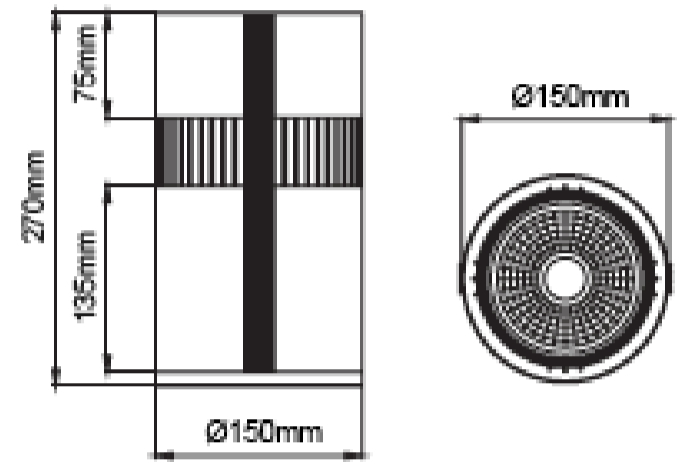

## Electrical Parameters

<b>Base Model No.:</b>	<b>LL.I01.MLP.03013</b>
Led Type:	Philips (39), Tridonic (44), Cree (06)
Colours:	White, black, silver
Wattage:	29W
CCT:	2700K - 5000K
IP Rating:	IP 20
Beam Angle:	20°, 30°, 50°
CRI:	Ra+80, Ra+90

## Specifications

Model	Wattage	CCT	Lumens	Colour	Beam Angle
LL.I01.MLP.03013-WH/3/50	29W	3000K	3500lm	White	50°
LL.I01.MLP.03013-WH/3.5/50	29W	3500K	3625lm	White	50°
LL.I01.MLP.03013-WH/4/50	29W	4000K	3750lm	White	50°
LL.I01.MLP.03013-GR/3/50	29W	3000K	3500lm	Grey	50°
LL.I01.MLP.03013-GR/3.5/50	29W	3500K	3625lm	Grey	50°
LL.I01.MLP.03013-GR/4/50	29W	4000K	3750lm	Grey	50°
LL.I01.MLP.03013-BL/3/50	29W	3000K	3500lm	Black	50°
LL.I01.MLP.03013-BL/3.5/50	29W	3500K	3625lm	Black	50°
LL.I01.MLP.03013--BL/4/50	29W	4000K	3750lm	Black	50°