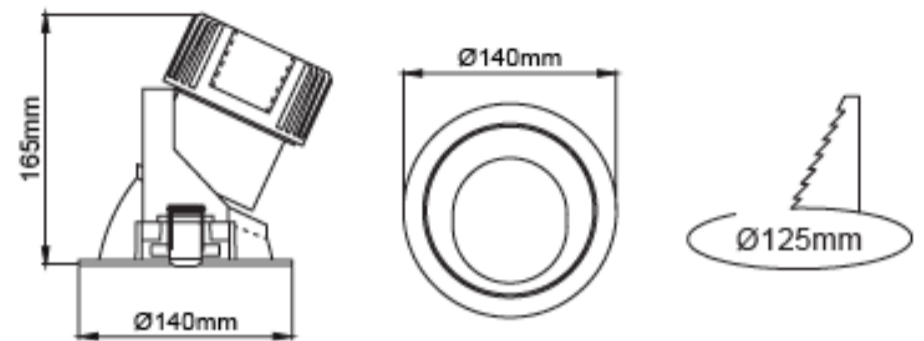

Indo Bridgespot Matt Reflector

AVOLUX®

Electrical Paramaters

Base Model No.:	LL.I01.MLR.14020
Led Type:	Bridgelux (01), Samsung (45)
Colours:	White, black, silver
Wattage:	23W
CCT:	2700K - 5000K
IP Rating:	IP 40
CRI:	Ra+80

Specifications

Model	Wattage	CCT	Lumens	Colour	Beam Angle
LL.I01.MLR.14020-WH/3	23W	3000K	1910lm	White	/
LL.I01.MLR.14020-WH/3.5	23W	3500K	1955lm	White	/
LL.I01.MLR.14020-WH/4	23W	4000K	2000lm	White	/
LL.I01.MLR.14020-GR/3	23W	3000K	1910lm	Grey	/
LL.I01.MLR.14020-GR/3.5	23W	3500K	1955lm	Grey	/
LL.I01.MLR.14020-GR/4	23W	4000K	2000lm	Grey	/
LL.I01.MLR.14020-BL/3	23W	3000K	1910lm	Black	/
LL.I01.MLR.14020-BL/3.5	23W	3500K	1955lm	Black	/
LL.I01.MLR.14020-BL/4	23W	4000K	2000lm	Black	/