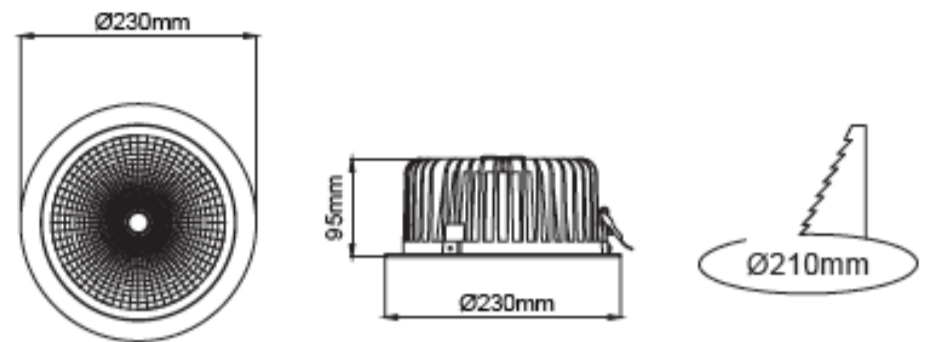

Leila Maxi Bridgespot

AVOLUX®

Electrical Parameters

Base Model No.:	LL.I01.MLR.15074
Led Type:	Cree (06)
Colours:	White, black, silver
Wattage:	52W
Beam Angle:	73°
CCT:	2700K - 5000K
IP Rating:	IP 20
CRI:	Ra+80, Ra+90

Features

- Die-cast aluminium body.
- Only to be used with electronic Led driver.
- Mains voltage: 220-240V / 50-60Hz.
- Clever thermal design.
- 1-10V, DALI and switch dimming options available upon request.
- Wide beam angle 99.9% pure aluminium anodized reflector.
- Emergency kit system can be integrated.

Specifications

Model	Wattage	CCT	Lumens	Colour	Beam Angle
LL.I01.MLR.15074-WH/3/73	52W	3000K	4900lm	White	73°
LL.I01.MLR.15074-WH/3.5/73	52W	3500K	795lm	White	73°
LL.I01.MLR.15074-WH/4/73	52W	4000K	5300lm	White	73°
LL.I01.MLR.15074-GR/3/73	52W	3000K	780lm	Grey	73°
LL.I01.MLR.15074-GR/3.5/73	52W	3500K	795lm	Grey	73°
LL.I01.MLR.15074-GR/4/73	52W	4000K	810lm	Grey	73°
LL.I01.MLR.15074-BL/3/73	52W	3000K	780lm	Black	73°
LL.I01.MLR.15074-BL/3.5/73	52W	3500K	795lm	Black	73°
LL.I01.MLR.15074-BL/4/73	52W	4000K	810lm	Black	73°