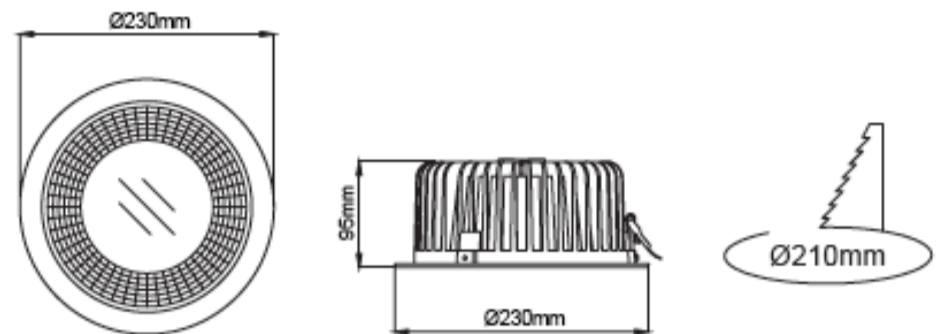

## Electrical Parameters

<b>Base Model No.:</b>	<b>LL.I02.PLR.15074</b>
Colours:	White, black, silver
Wattage:	30W
CCT:	2700K - 5000K
IP Rating:	IP 40
Beam Angle:	75°
CRI:	Ra+80

## Specifications

Model	Wattage	CCT	Lumens	Colour	Beam Angle
LL.I02.PLR.15074-WH/3/75	30W	3000K	2600lm	White	75°
LL.I02.PLR.15074-WH/3.5/75	30W	3500K	2662lm	White	75°
LL.I02.PLR.15074-WH/4/75	30W	4000K	2725lm	White	75°
LL.I02.PLR.15074-GR/3/75	30W	3000K	2600lm	Grey	75°
LL.I02.PLR.15074-GR/3.5/75	30W	3500K	2662lm	Grey	75°
LL.I02.PLR.15074-GR/4/75	30W	4000K	2725lm	Grey	75°
LL.I02.PLR.15074-BL/3/75	30W	3000K	2600lm	Black	75°
LL.I02.PLR.15074-BL/3.5/75	30W	3500K	2662lm	Black	75°
LL.I02.PLR.15074-BL/4/75	30W	4000K	2725lm	Black	75°