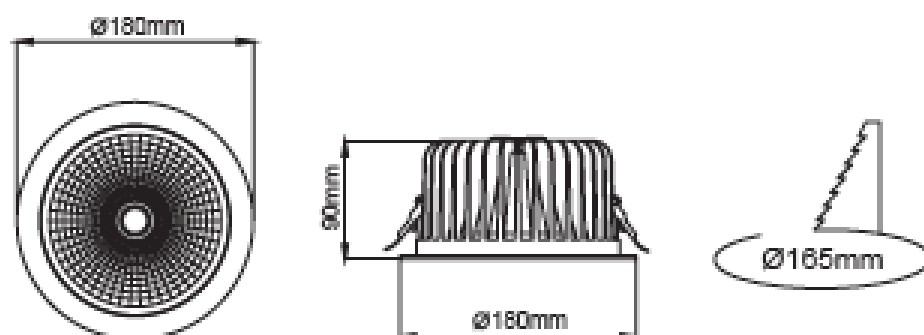

Leila Midi Bridgespot

AVOLUX®

Electrical Parameters

Base Model No.:	LL.I01.MLR.15070
Colours:	White, black, silver
Wattage:	29W
CCT:	2700K - 5000K
IP Rating:	IP 20
Beam Angle:	67°
CRI:	Ra+80, Ra+90

Features

- Die-cast aluminium body.
- Only to be used with electronic Led driver.
- Mains voltage: 220-240V / 50-60Hz.
- Clever thermal design.
- 1-10V, DALI and switch dimming options available upon request.
- High efficient opal diffuser.
- Wide beam angle 99.9% pure aluminium anodized reflector.
- Emergency kit system can be integrated.

Specifications

Model	Wattage	CCT	Lumens	Colour	Beam Angle
LL.I01.MLR.15070-WH/3/67	29W	3000K	3200lm	White	67°
LL.I01.MLR.15070-WH/3.5/67	29W	3500K	3350lm	White	67°
LL.I01.MLR.15070-WH/4/67	29W	4000K	3500lm	White	67°
LL.I01.MLR.15070-GR/3/67	29W	3000K	3200lm	Grey	67°
LL.I01.MLR.15070-GR/3.5/67	29W	3500K	3350lm	Grey	67°
LL.I01.MLR.15070-GR/4/67	29W	4000K	3500lm	Grey	67°
LL.I01.MLR.15070-BL/3/67	29W	3000K	3200lm	Black	67°
LL.I01.MLR.15070-BL/3.5/67	29W	3500K	3350lm	Black	67°
LL.I01.MLR.15070-BL/4/67	29W	4000K	3500lm	Black	67°