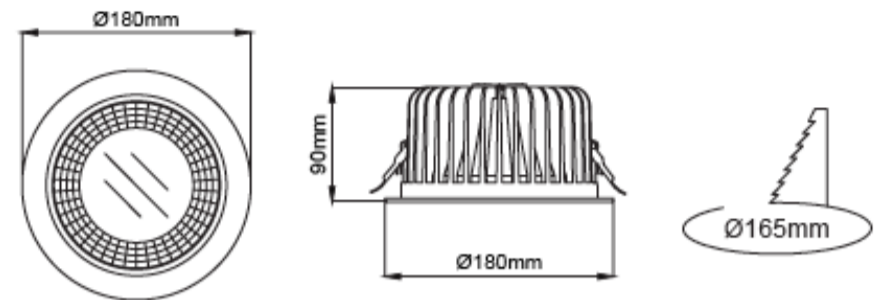

## Electrical Parameters

<b>Base Model No.:</b>	<b>LL.I02.PLR.15070</b>
Colours:	White, black, silver
Wattage:	15W
CCT:	2700K - 5000K
IP Rating:	IP 40
Beam Angle:	70°
CRI:	Ra+80

## Specifications

Model	Wattage	CCT	Lumens	Colour	Beam Angle
LL.I02.PLR.15070-WH/3/70	15W	3000K	1320lm	White	70°
LL.I02.PLR.15070-WH/3.5/70	15W	3500K	1360lm	White	70°
LL.I02.PLR.15070-WH/4/70	15W	4000K	1400lm	White	70°
LL.I02.PLR.15070-GR/3/70	15W	3000K	1320lm	Grey	70°
LL.I02.PLR.15070-GR/3.5/70	15W	3500K	1360lm	Grey	70°
LL.I02.PLR.15070-GR/4/70	15W	4000K	1400lm	Grey	70°
LL.I02.PLR.15070-BL/3/70	15W	3000K	1320lm	Black	70°
LL.I02.PLR.15070-BL/3.5/70	15W	3500K	1360lm	Black	70°
LL.I02.PLR.15070-BL/4/70	15W	4000K	1400lm	Black	70°