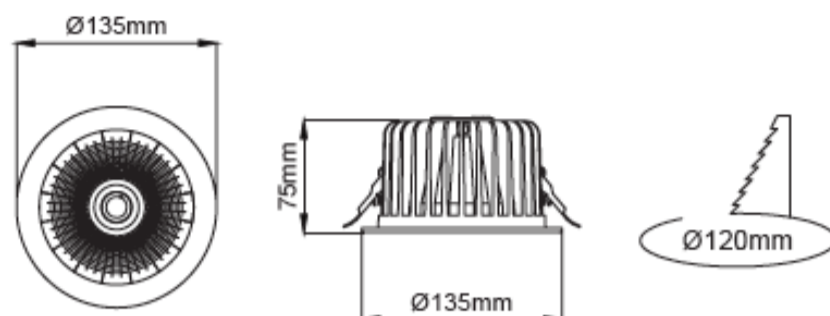

Leila Mini Bridgespot

AVOLUX®

Electrical Parameters

Base Model No.:	LL.I01.MLR.15068
LED Manufacturer:	Cree (06)
Colours:	White, black, silver
Wattage:	20W
CCT:	2700K - 5000K
IP Rating:	IP 20
Beam Angle:	60°
CRI:	Ra+80, Ra+90

Features

- Die-cast aluminium body.
- Only to be used with electronic Led driver.
- Mains voltage: 220-240V / 50-60Hz.
- Clever thermal design.
- 1-10V, DALI and switch dimming options available upon request.
- Wide beam angle 99.9% pure aluminium anodized reflector.
- Emergency kit system can be integrated.

Specifications

Model	Wattage	CCT	Lumens	Colour	Beam Angle
LL.I01.MLR.15068-WH/3/60	20W	3000K	2000lm	White	60°
LL.I01.MLR.15068-WH/3.5/60	20W	3500K	2100lm	White	60°
LL.I01.MLR.15068-WH/4/60	20W	4000K	2200lm	White	60°
LL.I01.MLR.15068-GR/3/60	20W	3000K	2000lm	Grey	60°
LL.I01.MLR.15068-GR/3.5/60	20W	3500K	2100lm	Grey	60°
LL.I01.MLR.15068-GR/4/60	20W	4000K	2200lm	Grey	60°
LL.I01.MLR.15068-BL/3/60	20W	3000K	2000lm	Black	60°
LL.I01.MLR.15068-BL/3.5/60	20W	3500K	2100lm	Black	60°
LL.I01.MLR.15068-BL/4/60	20W	4000K	2200lm	Black	60°