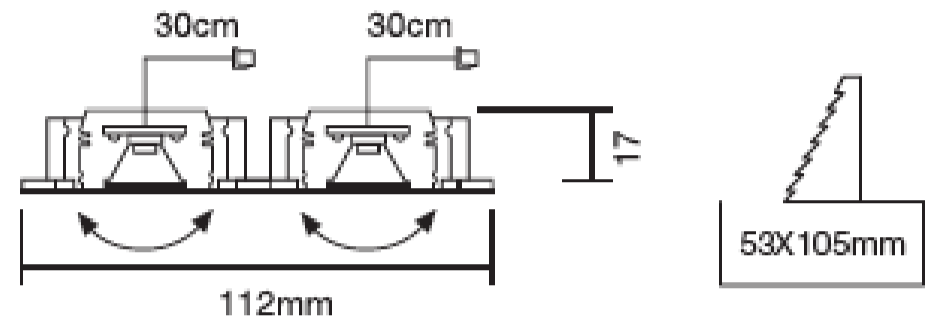

Luxea Double

AVOLUX®

Electrical Paramaters

Base Model No.:	LL.I02.PLR.L0112
Colours:	White, black, silver
Wattage:	2x1W
CCT:	2700K - 5000K
IP Rating:	IP 20
Beam Angle:	18°, 25°, 36°
CRI:	Ra+80

Specifications

Model	Wattage	CCT	Lumens	Colour	Beam Angle
LL.I02.PLR.L0112-WH/3/36	2x1W	3000K	270lm	White	36°
LL.I02.PLR.L0112-WH/3.5/36	2x1W	3500K	280lm	White	36°
LL.I02.PLR.L0112-WH/4/36	2x1W	4000K	290lm	White	36°
LL.I02.PLR.L0112-GR/3/36	2x1W	3000K	270lm	Grey	36°
LL.I02.PLR.L0112-GR/3.5/36	2x1W	3500K	280lm	Grey	36°
LL.I02.PLR.L0112-GR/4/36	2x1W	4000K	290lm	Grey	36°
LL.I02.PLR.L0112-BL/3/36	2x1W	3000K	270lm	Black	36°
LL.I02.PLR.L0112-BL/3.5/36	2x1W	3500K	280lm	Black	36°
LL.I02.PLR.L0112-BL/4/36	2x1W	4000K	290lm	Black	36°