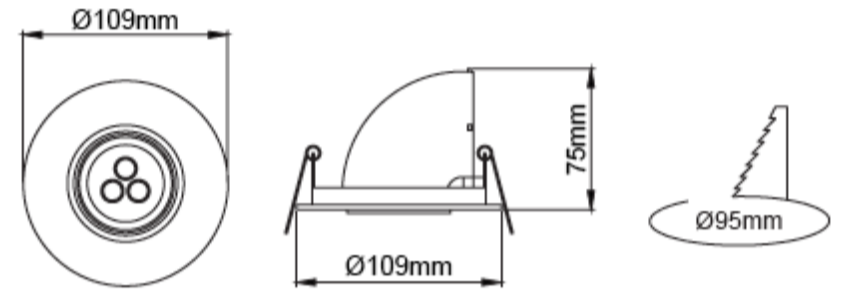

Macro Led

AVOLUX®

Electrical Paramaters

Base Model No.:	LL.I02.PLR.01027
Colours:	White, black, silver
Wattage:	4.5W
CCT:	2700K - 5000K
IP Rating:	IP 20
Beam Angle:	18°, 25°, 36°
CRI:	Ra+80

Specifications

Model	Wattage	CCT	Lumens	Colour	Beam Angle
LL.I02.PLR.01027-WH/3/36	4.5W	3000K	560lm	White	36°
LL.I02.PLR.01027-WH/3.5/36	4.5W	3500K	580lm	White	36°
LL.I02.PLR.01027-WH/4/36	4.5W	4000K	600lm	White	36°
LL.I02.PLR.01027-GR/3/36	4.5W	3000K	560lm	Grey	36°
LL.I02.PLR.01027-GR/3.5/36	4.5W	3500K	580lm	Grey	36°
LL.I02.PLR.01027-GR/4/36	4.5W	4000K	600lm	Grey	36°
LL.I02.PLR.01027-BL/3/36	4.5W	3000K	560lm	Black	36°
LL.I02.PLR.01027-BL/3.5/36	4.5W	3500K	580lm	Black	36°
LL.I02.PLR.01027-BL/4/36	4.5W	4000K	600lm	Black	36°