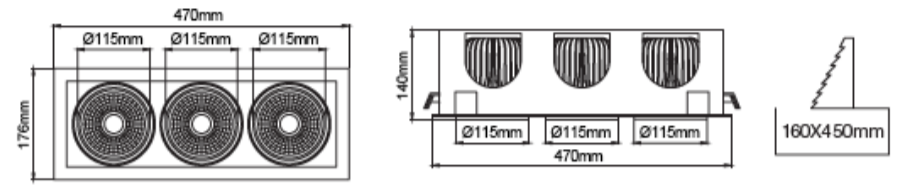

Manna Bridgespot Triple

AVOLUX®

Electrical Parameters

Base Model No.:	LL.I01.MLR.09003
LED Manufacturer:	Philips (39), Tridonic (44), Cree (06)
Colours:	White, black, silver
Wattage:	3x32W
CCT:	2700K - 5000K
IP Rating:	IP 20
Beam Angle:	20°, 30°, 50°
CRI:	Ra+80, Ra90+

Specifications

Model	Wattage	CCT	Lumens	Colour	Beam Angle
LL.I01.MLR.09003-WH/3/50	3x32W	3000K	11700lm	White	50°
LL.I01.MLR.09003-WH/3.5/50	3x32W	3500K	11700lm	White	50°
LL.I01.MLR.09003-WH/4/50	3x32W	4000K	12450lm	White	50°
LL.I01.MLR.09003-GR/3/50	3x32W	3000K	11700lm	Grey	50°
LL.I01.MLR.09003-GR/3.5/50	3x32W	3500K	11700lm	Grey	50°
LL.I01.MLR.09003-GR/4/50	3x32W	4000K	12450lm	Grey	50°
LL.I01.MLR.09003-BL/3/50	3x32W	3000K	11700lm	Black	50°
LL.I01.MLR.09003-BL/3.5/50	3x32W	3500K	11700lm	Black	50°
LL.I01.MLR.09003-BL/4/50	3x32W	4000K	12450lm	Black	50°