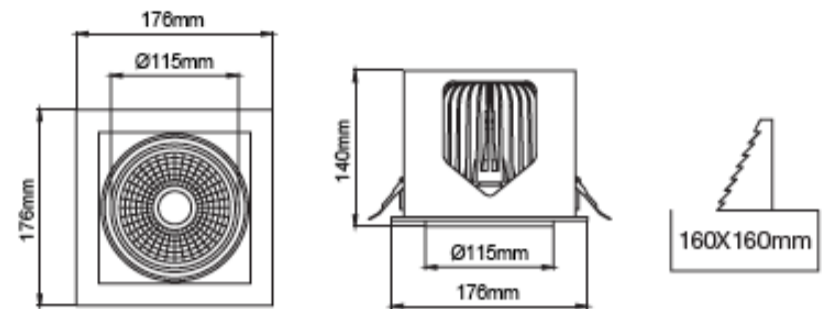

Manna Bridgespot

AVOLUX®

Electrical Parameters

Base Model No.:	LL.I01.MLR.09001
Led Type:	Philips (39), Tridonic (44), Cree (06)
Colours:	White, black, silver
Wattage:	32W
CCT:	2700K - 5000K
IP Rating:	IP 20
Beam Angle:	20°, 30°, 50°
CRI:	Ra+80, Ra+90

Specifications

Model	Wattage	CCT	Lumens	Colour	Beam Angle
LL.I01.MLR.09001-WH/3/50	32W	3000K	3900lm	White	50°
LL.I01.MLR.09001-WH/3.5/50	32W	3500K	4025lm	White	50°
LL.I01.MLR.09001-WH/4/50	32W	4000K	4150lm	White	50°
LL.I01.MLR.09001-GR/3/50	32W	3000K	3900lm	Grey	50°
LL.I01.MLR.09001-GR/3.5/50	32W	3500K	4025lm	Grey	50°
LL.I01.MLR.09001-GR/4/50	32W	4000K	4150lm	Grey	50°
LL.I01.MLR.09001-BL/3/50	32W	3000K	3900lm	Black	50°
LL.I01.MLR.09001-BL/3.5/50	32W	3500K	4025lm	Black	50°
LL.I01.MLR.09001-BL/4/50	32W	4000K	4150lm	Black	50°