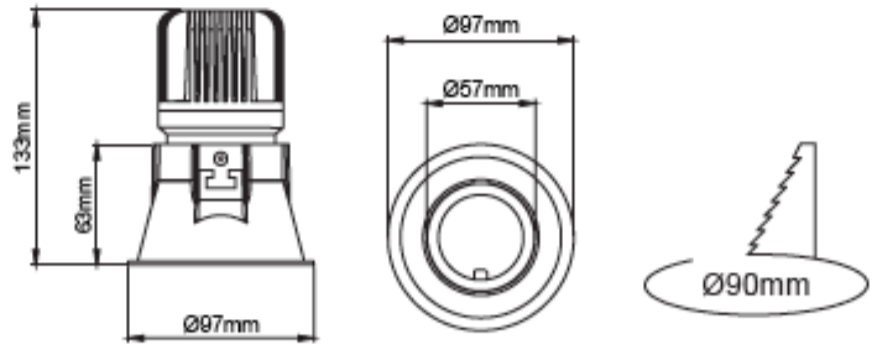

Mini Trimo Bridgespot

AVOLUX®

13w
2700K-5000K
Ra+80
IP40

Electrical Paramaters

Base Model No.:	LL.I01.MLR.18015
Led Type:	Bridgelux (01)
Colours:	White, black, silver
Wattage:	13W
CCT:	2700K - 5000K
IP Rating:	IP 40
Beam Angle:	20°, 50°
CRI:	Ra+80

Features

- Die-cast aluminium body.
- Only to be used with electronic Led driver.
- Mains voltage: 220-240V / 50-60Hz.
- Clever thermal design.
- 1-10V, DALI and switch dimming options available upon request.
- Clear safety glass.

Specifications

Model	Wattage	CCT	Lumens	Colour	Beam Angle
LL.I01.MLR.18015-WH/3/50	13W	3000K	865lm	White	50°
LL.I01.MLR.18015-WH/3.5/50	13W	3500K	882lm	White	50°
LL.I01.MLR.18015-WH/4/50	13W	4000K	900lm	White	50°
LL.I01.MLR.18015-GR/3/50	13W	3000K	865lm	Grey	50°
LL.I01.MLR.18015-GR/3.5/50	13W	3500K	882lm	Grey	50°
LL.I01.MLR.18015-GR/4/50	13W	4000K	900lm	Grey	50°
LL.I01.MLR.18015-BL/3/50	13W	3000K	865lm	Black	50°
LL.I01.MLR.18015-BL/3.5/50	13W	3500K	882lm	Black	50°
LL.I01.MLR.18015-BL/4/50	13W	4000K	900lm	Black	50°