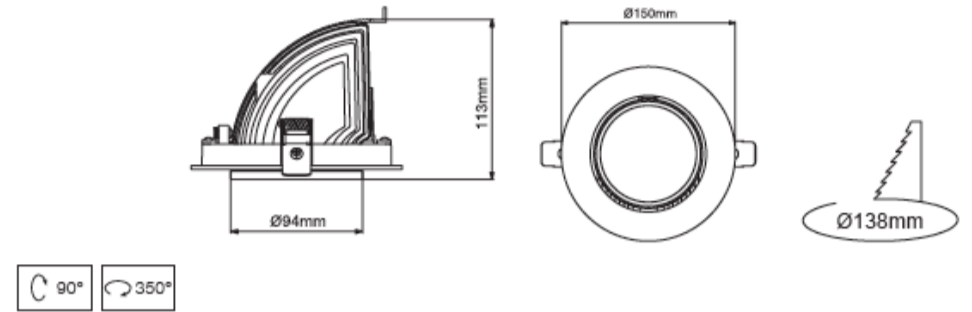

## Electrical Parameters

<b>Base Model No.:</b>	<b>LL.I01.MLR.20238</b>
Led Type:	Philips (39), Bridgelux (01), Samsung (45)
Colours:	White, black, silver
Wattage:	27W
CCT:	2700K - 5000K
IP Rating:	IP 20
Beam Angle:	20°, 30°, 40°
CRI:	Ra+80, Ra+90

## Specifications

Model	Wattage	CCT	Lumens	Colour	Beam Angle
LL.I01.MLR.20238-WH/3/40	27W	3000K	2900lm	White	40°
LL.I01.MLR.20238-WH/3.5/40	27W	3500K	2950lm	White	40°
LL.I01.MLR.20238-WH/4/40	27W	4000K	3000lm	White	40°
LL.I01.MLR.20238-GR/3/40	27W	3000K	2900lm	Grey	40°
LL.I01.MLR.20238-GR/3.5/40	27W	3500K	2950lm	Grey	40°
LL.I01.MLR.20238-GR/4/40	27W	4000K	3000lm	Grey	40°
LL.I01.MLR.20238-BL/3/40	27W	3000K	2900lm	Black	40°
LL.I01.MLR.20238-BL/3.5/40	27W	3500K	2950lm	Black	40°
LL.I01.MLR.20238-BL/4/40	27W	4000K	3000lm	Black	40°