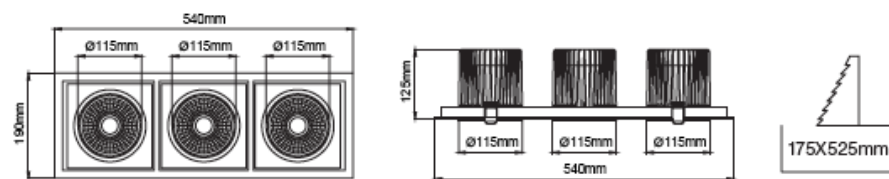

## Electrical Paramaters

<b>Base Model No.:</b>	<b>LL.I01.MLR.14113</b>
Led Type:	Philips (39), Tridonic (44), Cree (06)
Colours:	White, black, silver
Wattage:	3x32W
CCT:	2700K - 5000K
IP Rating:	IP 20
Beam Angle:	20°, 30°, 50°
CRI:	Ra+80, Ra+90

## Specifications

Model	Wattage	CCT	Lumens	Colour	Beam Angle
LL.I01.MLR.14113-WH/3/50	3x32W	3000K	11700lm	White	50°
LL.I01.MLR.14113-WH/3.5/50	3x32W	3500K	12075lm	White	50°
LL.I01.MLR.14113-WH/4/50	3x32W	4000K	12450lm	White	50°
LL.I01.MLR.14113-GR/3/50	3x32W	3000K	11700lm	Grey	50°
LL.I01.MLR.14113-GR/3.5/50	3x32W	3500K	12075lm	Grey	50°
LL.I01.MLR.14113-GR/4/50	3x32W	4000K	12450lm	Grey	50°
LL.I01.MLR.14113-BL/3/50	3x32W	3000K	11700lm	Black	50°
LL.I01.MLR.14113-BL/3.5/50	3x32W	3500K	12075lm	Black	50°
LL.I01.MLR.14113-BL/4/50	3x32W	4000K	12450lm	Black	50°