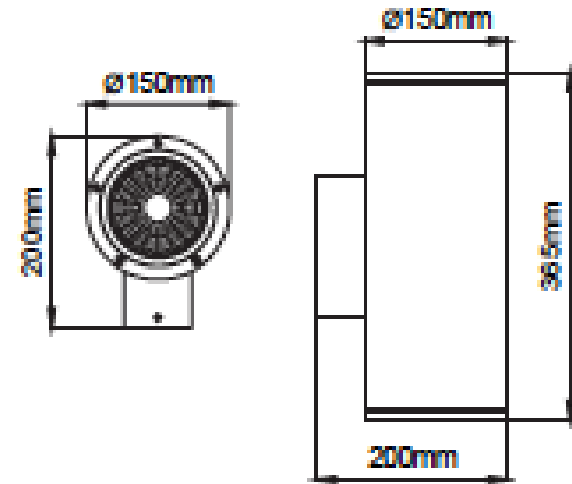

2x Koala Bridgespot

Electrical Parameters

Base Model No.:	LL.O07.WA.06030
Colours:	Light Grey, Black, Dark Grey
Wattage:	32W
CCT:	2700K - 5000K
IP Rating:	IP 66
Beam Angle:	20°, 30°, 50°
CRI:	Ra+80

Features

Specifications

Model	Wattage	CCT	Lumens	Colour	Beam Angle
LL.O07.WA.06030-LG/2.7/20	2x32W	2700K	2x3400lm	Light Grey	20°
LL.O07.WA.06030-LG/3/20	2x32W	3000K	2x3900lm	Light Grey	20°
LL.O07.WA.06030-LG/4/20	2x32W	4000K	2x4150lm	Light Grey	20°
LL.O07.WA.06030-LG/5/20	2x32W	5000K	2x4400lm	Light Grey	20°
LL.O07.WA.06030-B/2.7/30	2x32W	2700K	2x3400lm	Black	30°
LL.O07.WA.06030-B/3/30	2x32W	3000K	2x3900lm	Black	30°
LL.O07.WA.06030-B/4/30	2x32W	4000K	2x4150lm	Black	30°
LL.O07.WA.06030-B/5/30	2x32W	5000K	2x4400lm	Black	30°