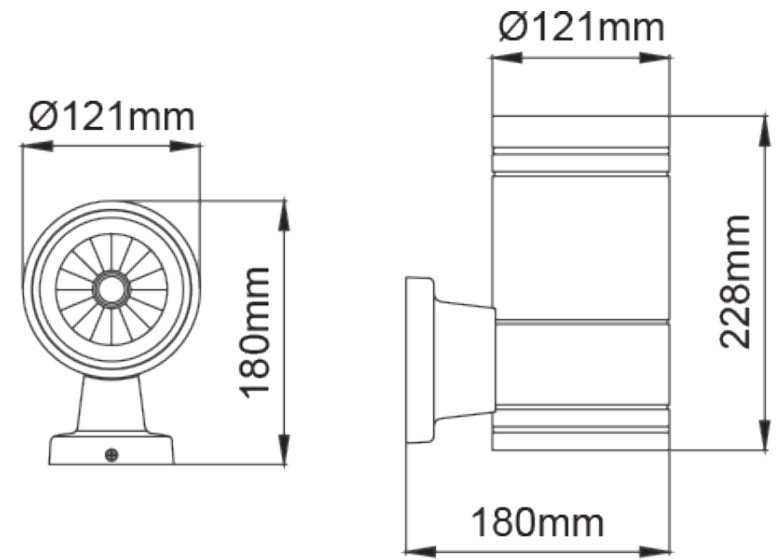

Bella Bridgespot

AVOLUX®

Electrical Parameters

Base Model No.:	LL.O07.WA.06034
Colours:	Light Grey, Dark Grey, Black
Wattage:	23W
CCT:	2700K - 5000K
IP Rating:	IP 66
Beam Angle:	20°, 30°, 40°
CRI:	Ra+80

Features

- Corrosion resistant die cast aluminium alloy.
- Thermal shock resistant safety glass.
- Weatherproof and durable silicone rubber gasket.
- Ultraviolet stabilized polyester powder coat finish in black, dark gray and light gray finish.
- Convenient to be used with COB led option.
- Designed for single-side light output.
- Luminaire can be installed in any burning position

Specifications

Model	Wattage	CCT	Lumens	Colour	Beam Angle
LL.O07.WA.06034-WH/3/40	23W	3000K	2250lm	White	40°
LL.O07.WA.06034-WH/3.5/40	23W	3500K	2300lm	White	40°
LL.O07.WA.06034-WH/4/40	23W	4000K	2350lm	White	40°
LL.O07.WA.06034-GR/3/40	23W	3000K	2250lm	Grey	40°
LL.O07.WA.06034-GR/3.5/40	23W	3500K	2300lm	Grey	40°
LL.O07.WA.06034-GR/4/40	23W	4000K	2350lm	Grey	40°
LL.O07.WA.06034-BL/3/40	23W	3000K	2250lm	Black	40°
LL.O07.WA.06034-BL/3.5/40	23W	3500K	2300lm	Black	40°
LL.O07.WA.06034-BL/4/40	23W	4000K	2350lm	Black	40°