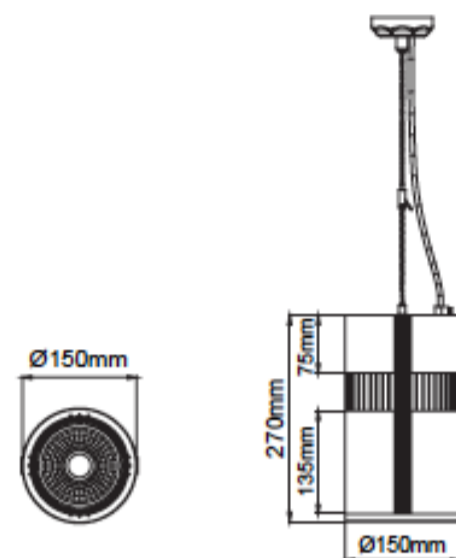

Globus Pendant Bridgespot

AVOLUX®

Electrical Parameters

Base Model No.:	LL.I01.MLP.03013
Led Type:	Philips (39), Tridonic (44), Cree (06)
Colours:	White, black, silver
Wattage:	29W
CCT:	2700K - 5000K
IP Rating:	IP 20
Beam Angle:	20°, 30°, 50°
CRI:	Ra+80, Ra+90

Specifications

Model	Wattage	CCT	Lumens	Colour	Beam Angle
LL.I01.MLP.03013-WH/3/50	29W	3000K	3500lm	White	50°
LL.I01.MLP.03013-WH/3.5/50	29W	3500K	3625lm	White	50°
LL.I01.MLP.03013-WH/4/50	29W	4000K	3750lm	White	50°
LL.I01.MLP.03013-GR/3/50	29W	3000K	3500lm	Grey	50°
LL.I01.MLP.03013-GR/3.5/50	29W	3500K	3625lm	Grey	50°
LL.I01.MLP.03013-GR/4/50	29W	4000K	3750lm	Grey	50°
LL.I01.MLP.03013-BL/3/50	29W	3000K	3500lm	Black	50°
LL.I01.MLP.03013-BL/3.5/50	29W	3500K	3625lm	Black	50°
LL.I01.MLP.03013--BL/4/50	29W	4000K	3750lm	Black	50°