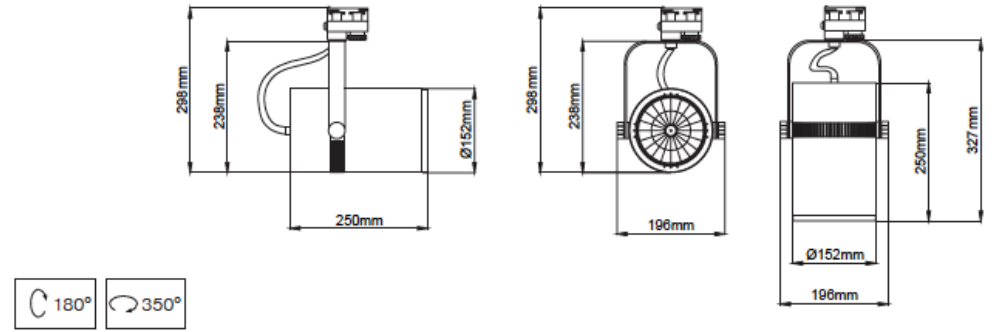

## Electrical Parameters

<b>Base Model No.:</b>	<b>LL.I01.MLP.03013</b>
Led Type:	Philips (39), Tridonic (44), Cree (06)
Colours:	White, black, silver,
Wattage:	32W
CCT:	2700K - 5000K
IP Rating:	IP 20
Beam Angle:	20°, 30°, 50°
CRI:	Ra+80, Ra+90

## Specifications

Model	Wattage	CCT	Lumens	Colour	Beam Angle
LL.I01.MLP.03013-WH/3/50	32W	2700K	3400lm	White	50°
LL.I01.MLP.03013-WH/3.5/50	32W	3000K	3900lm	White	50°
LL.I01.MLP.03013-WH/4/50	32W	4000K	4150lm	White	50°
LL.I01.MLP.03013-GR/3/50	32W	2700K	3400lm	Grey	50°
LL.I01.MLP.03013-GR/3.5/50	32W	3000K	3900lm	Grey	50°
LL.I01.MLP.03013-GR/4/50	32W	4000K	4150lm	Grey	50°
LL.I01.MLP.03013-BL/3/50	32W	2700K	3400lm	Black	50°
LL.I01.MLP.03013-BL/3.5/50	32W	3000K	3900lm	Black	50°
LL.I01.MLP.03013--BL/4/50	32W	4000K	4150lm	Black	50°