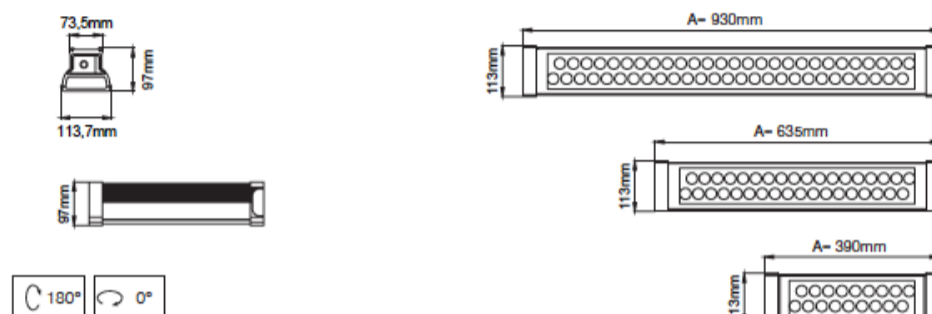

Magiclight RGB

AVOLUX®

Electrical Paramaters

Base Model No.:	LL.O07.WL.16025.RGB
Colours:	Light Grey, Black, Dark Grey
Wattage:	18W - 55W
CCT:	RGB
IP Rating:	IP 66
Beam Angle	6°, 25°, 55°
CRI:	Ra+80
Lenght:	390mm, 635mm, 930mm

Features

- Corrosion resistant aluminium extruded body.
- Only to be used with electronicLed driver.
- Mains voltage: 220-240V / 50-60Hz.
- Cree XPG2 Led.
- Clever thermal design.
- Narrow, medium and wide beam angles available.
- RGB Color output.
- Suitable for illumination up to 20 meter height.
- It can be assembled both wall and ceiling with adjustable mounting legs.

Specifications

Model	Wattage	Kelvin / Color	Led Type	Lenght
LL.O07.WL.16025.RGB-390	18.35W	RGB (R6,G6,B6)	Cree XPG2	390mm
LL.O07.WL.16025.RGB-635	36.75W	RGB (R12,G12,B12)	Cree XPG2	645mm
LL.O07.WL.16025.RGB-930	55.05W	RGB (R18,G18,B18)	Cree XPG2	930mm