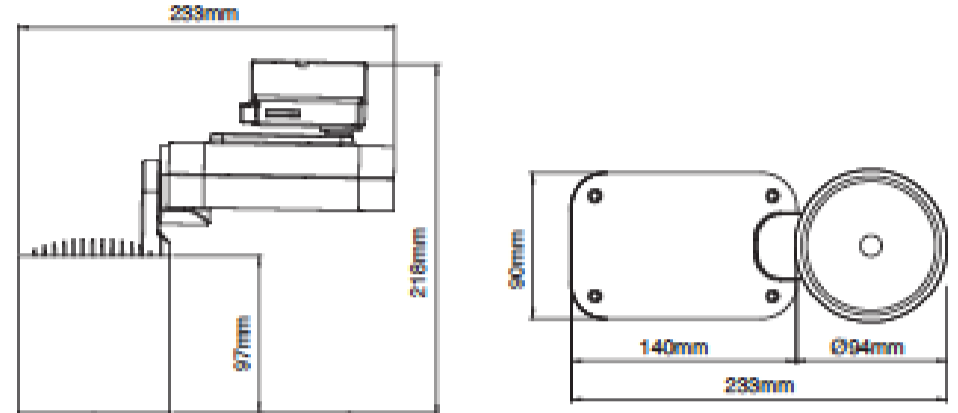

## Electrical Parameters

<b>Base Model No.:</b>	<b>LL.I01.MLT.31855</b>
Colours:	White, Black, Grey
Wattage:	27W
CCT:	2700K - 4000K
IP Rating:	IP 20
Beam Angle:	20°, 30°, 40°
CRI:	Ra+80, Ra+90

## Specifications

Model	Wattage	CCT	Lumens	Colour	Beam Angle
LL.I01.MLT.31855-WH/2/50	27W	2700K	2750lm	White	50°
LL.I01.MLT.31855-WH/3/50	27W	3000K	2900lm	White	50°
LL.I01.MLT.31855-WH/4/50	27W	4000K	3000lm	White	50°
LL.I01.MLT.31855-GR/2/50	27W	2700K	2750lm	Grey	50°
LL.I01.MLT.31855-GR/3/50	27W	3000K	2900lm	Grey	50°
LL.I01.MLT.31855-GR/4/50	27W	4000K	3000lm	Grey	50°
LL.I01.MLT.31855-BL/2/50	27W	2700K	2750lm	Black	50°
LL.I01.MLT.31855-BL/3/50	27W	3000K	2900lm	Black	50°
LL.I01.MLT.31855-BL/4/50	27W	4000K	3000lm	Black	50°