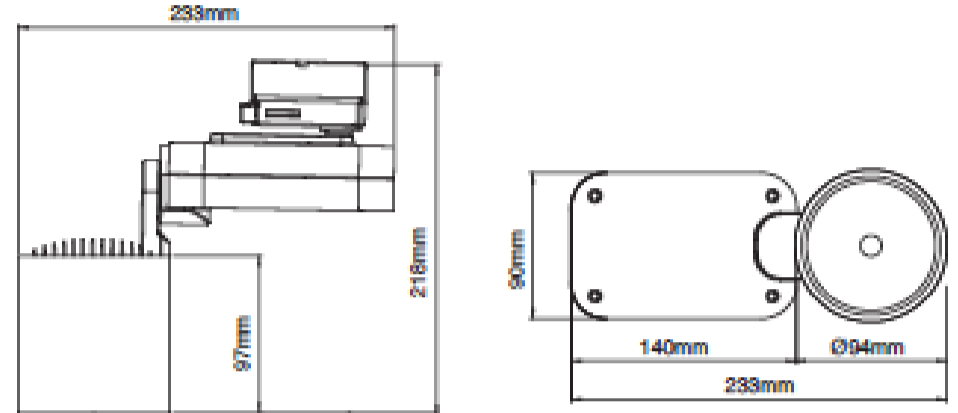

Mini Lale Bridgespot

AVOLUX®

Electrical Parameters

Base Model No.:	LL.I01.MLT.31855
Colours:	White, Black, Grey
Wattage:	23W
CCT:	3000K - 5000K
IP Rating:	IP 20
Beam Angle:	20°, 30°, 40°
CRI:	Ra+80, Ra+90

Specifications

Model	Wattage	CCT	Lumens	Colour	Beam Angle
LL.I01.MLT.31855-WH/3/50	23W	3000K	2250lm	White	50°
LL.I01.MLT.31854-WH/4/50	23W	3500K	2350lm	White	50°
LL.I01.MLT.31855-WH/5/50	23W	4000K	2400lm	White	50°
LL.I01.MLT.31855-GR/3/50	23W	3000K	2250lm	Grey	50°
LL.I01.MLT.31855-GR/4/50	23W	3500K	2350lm	Grey	50°
LL.I01.MLT.31855-GR/5/50	23W	4000K	2400lm	Grey	50°
LL.I01.MLT.31855-BL/3/50	23W	3000K	2250lm	Black	50°
LL.I01.MLT.31855-BL/4/50	23W	3500K	2350lm	Black	50°
LL.I01.MLT.31855-BL/5/50	23W	4000K	2400lm	Black	50°