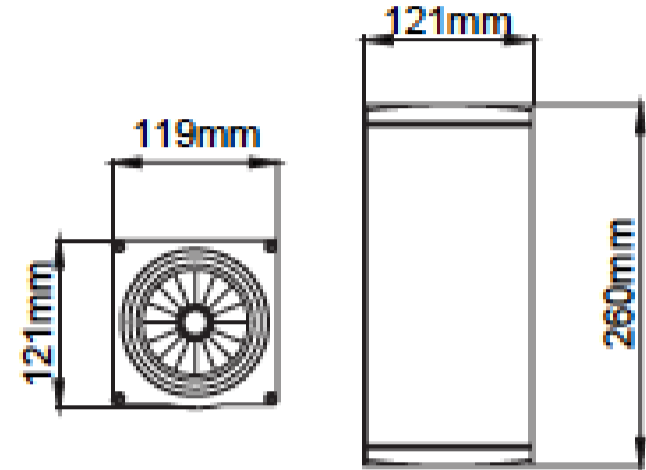

Nemo Surface Bridgespot

AVOLUX®