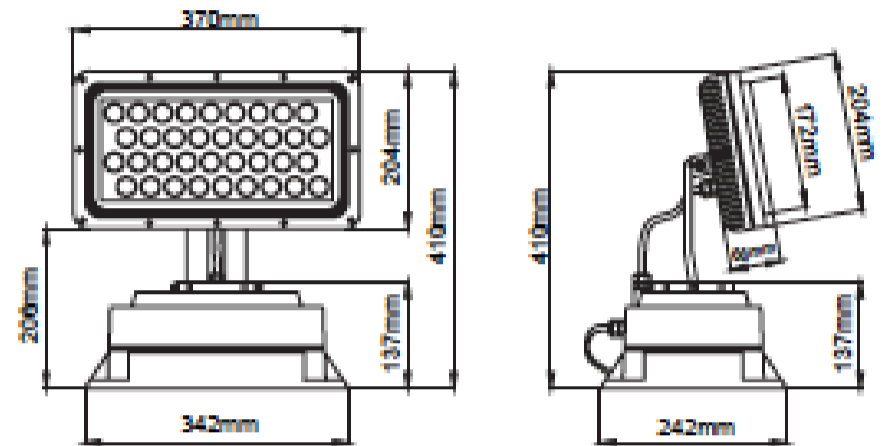

## Electrical Parameters

<b>Base Model No.:</b>	<b>LL.O07.WL.16100</b>
Colours:	Light Grey, Dark Grey, Black
Wattage:	55W
CCT:	3000K - 6000K, Red, Green, Blue and Amber
IP Rating:	IP 66
Beam Angle:	6°, 25°, 55°
CRI:	Ra+80

## Features

- Corrosion resistant die-cast aluminium body.
- Only to be used with electronicLed driver.
- Mains voltage: 220-240V / 50-60Hz.
- Cree XPG2 Led.
- Clever thermal design.
- Narrow, medium and wide beam angles available.
- Led colour temperatures optionally 3000K, 4000K and 6000K.
- Suitable for illumination up to 25 meter height.
- 2 cable entries for through-wiring of mains supply cable.

## Specifications

Model	Wattage	CCT	Lumens	Beam Angle	Color
LL.O07.WL.16100-LG/3/6	55W	3000K	6635lm	6°	Light Grey
LL.O07.WL.16100-LG/4/6	55W	4000K	7100lm	6°	Light Grey
LL.O07.WL.16100-LG/6/6	55W	6000K	7550lm	6°	Light Grey
LL.O07.WL.16100-LG/R/6	42W	Red	3045lm	6°	Light Grey
LL.O07.WL.16100-LG/G/6	59W	Green	4275lm	6°	Light Grey
LL.O07.WL.16100-LG/B/6	57W	Blue	1837lm	6°	Light Grey
LL.O07.WL.16100-LG/A/6	57W	Amber	4320lm	6°	Light Grey