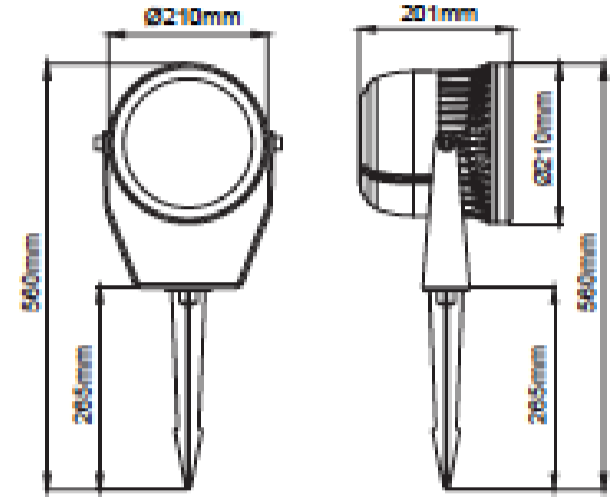

## Electrical Parameters

<b>Base Model No.:</b>	<b>LL.O07.WL.00526</b>
Colours:	Light Grey, Dark Grey, Black
Wattage:	60W
CCT:	3000K - 6000K, Red, Green, Blue and Amber
IP Rating:	IP 66
Beam Angle:	6°, 25°, 55°
CRI:	Ra+80

## Features

- Corrosion resistant die-cast aluminium body.
- Only to be used with electronic Led driver.
- Mains voltage: 220-240V / 50-60Hz.
- Can be used Power Leds.
- Clever thermal design.
- Narrow, medium and wide beam angles available.
- Led colour temperatures optionally 3000K, 4000K and 6000K.
- Alternatively blue, green, red and amber options available.
- Suitable for illumination up to 12-15 meter height.

## Specifications

Model	Wattage	CCT	Lumens	Beam Angle	Color
LL.O07.WL.00526-LG/3/6	60W	3000K	6590lm	6°	Light Grey
LL.O07.WL.00526-LG/4/6	60W	4000K	7050lm	6°	Light Grey
LL.O07.WL.00526-LG/6/6	60W	6000K	7500lm	6°	Light Grey
LL.O07.WL.00526-LG/R/6	47W	Red	3060lm	6°	Light Grey
LL.O07.WL.00526-LG/G/6	64W	Green	3850lm	6°	Light Grey
LL.O07.WL.00526-LG/B/6	61W	Blue	2000lm	6°	Light Grey
LL.O07.WL.00526-LG/A/6	47W	Amber	1800lm	6°	Light Grey