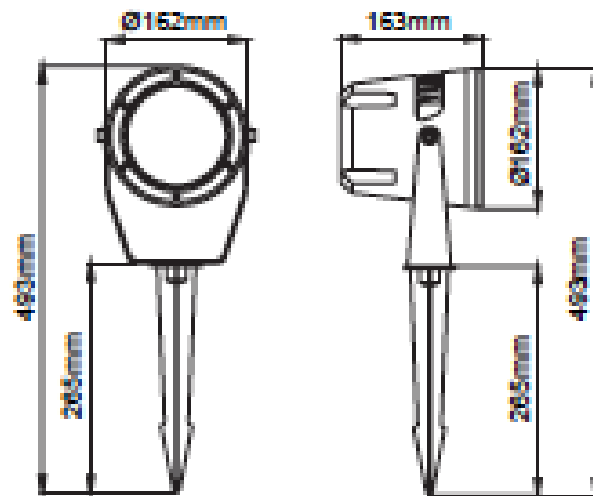

Panda Midi Spike Mount

AVOLUX®

20w

3000K -
6000K

Ra+80

IP66

Electrical Paramaters

Base Model No.:	LL.O07.WL.00525
Colours:	Light Grey, Dark Grey, Black
Wattage:	40W
CCT:	3000K - 6000K, Red, Green, Blue and Amber
IP Rating:	IP 66
Beam Angle:	6°, 25°, 55°
CRI:	Ra+80

Features

- Corrosion resistant die-cast aluminium body.
- Only to be used with electronic Led driver.
- Mains voltage: 220-240V / 50-60Hz.
- Can be used Power Leds.
- Clever thermal design.
- Narrow, medium and wide beam angles available.
- Led colour temperatures optionally 3000K, 4000K and 6000K.
- Alternatively blue, green, red and amber options available.
- Suitable for illumination up to 9-12 meter height.

Specifications

Model	Wattage	CCT	Lumens	Beam Angle	Color
LL.O07.WL.00525-LG/3/6	40W	3000K	4400lm	6°	Light Grey
LL.O07.WL.00525-LG/4/6	40W	4000K	4700lm	6°	Light Grey
LL.O07.WL.00525-LG/6/6	40W	6000K	5000lm	6°	Light Grey
LL.O07.WL.00525-LG/R/6	32W	Red	2040lm	6°	Light Grey
LL.O07.WL.00525-LG/G/6	43W	Green	2570lm	6°	Light Grey
LL.O07.WL.00525-LG/B/6	41W	Blue	1165lm	6°	Light Grey
LL.O07.WL.00525-LG/A/6	32W	Amber	1200lm	6°	Light Grey