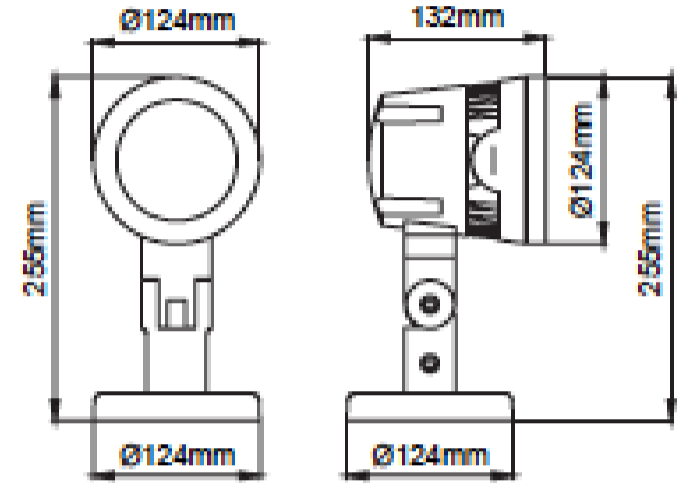

Panda Midi Surface Mount

AVOLUX®

20w

3000K -
6000K

Ra+80

IP66

Electrical Parameters

Base Model No.:	LL.O07.WL.00521
Colours:	Light Grey, Dark Grey, Black
Wattage:	20W
CCT:	3000K - 6000K, Red, Green, Blue and Amber
IP Rating:	IP 66
Beam Angle:	6°, 25°, 55°
CRI:	Ra+80

Features

- Corrosion resistant die-cast aluminium body.
- Only to be used with electronic Led driver.
- Mains voltage: 220-240V / 50-60Hz.
- Can be used Power Leds.
- Clever thermal design.
- Narrow, medium and wide beam angles available.
- Led colour temperatures optionally 3000K, 4000K and 6000K.
- Alternatively blue, green, red and amber options available.
- Suitable for illumination up to 12-15 meter height.

Specifications

Model	Wattage	CCT	Lumens	Beam Angle	Color
LL.O07.WL.00521-LG/3/6	20W	3000K	2200lm	6°	Light Grey
LL.O07.WL.00521-LG/4/6	20W	4000K	2350lm	6°	Light Grey
LL.O07.WL.00521-LG/6/6	20W	6000K	2500lm	6°	Light Grey
LL.O07.WL.00521-LG/R/6	16W	Red	1020lm	6°	Light Grey
LL.O07.WL.00521-LG/G/6	22W	Green	1285lm	6°	Light Grey
LL.O07.WL.00521-LG/B/6	21W	Blue	585lm	6°	Light Grey
LL.O07.WL.00521-LG/A/6	16W	Amber	600lm	6°	Light Grey