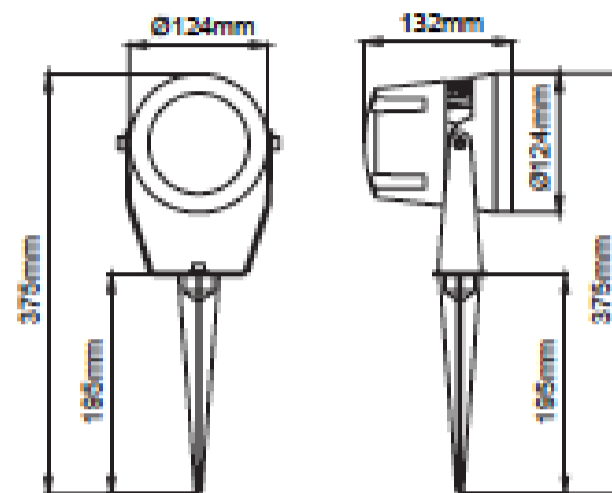

Panda Mini Spike Mount

AVOLUX®

20w

3000K - 6000K

Ra+80

IP66

Electrical Parameters

Base Model No.:	LL.O07.WL.00524
Colours:	Light Grey, Dark Grey, Black
Wattage:	20W
CCT:	3000K - 6000K, Red, Green, Blue and Amber
IP Rating:	IP 66
Beam Angle:	6°, 25°, 55°
CRI:	Ra+80

Features

- Corrosion resistant die-cast aluminium body.
- Only to be used with electronic Led driver.
- Mains voltage: 220-240V / 50-60Hz.
- Can be used Power Leds.
- Clever thermal design.
- Narrow, medium and wide beam angles available.
- Led colour temperatures optionally 3000K, 4000K and 6000K.
- Alternatively blue, green, red and amber options available.
- Suitable for illumination up to 6-9 meter height.

Specifications

Model	Wattage	CCT	Lumens	Beam Angle	Color
LL.O07.WL.00524-LG/3/6	20W	3000K	2200lm	6°	Light Grey
LL.O07.WL.00524-LG/4/6	20W	4000K	2350lm	6°	Light Grey
LL.O07.WL.00524-LG/6/6	20W	6000K	2500lm	6°	Light Grey
LL.O07.WL.00524-LG/R/6	16W	Red	1020lm	6°	Light Grey
LL.O07.WL.00524-LG/G/6	22W	Green	1285lm	6°	Light Grey
LL.O07.WL.00524-LG/B/6	21W	Blue	585lm	6°	Light Grey
LL.O07.WL.00524-LG/A/6	16W	Amber	600lm	6°	Light Grey