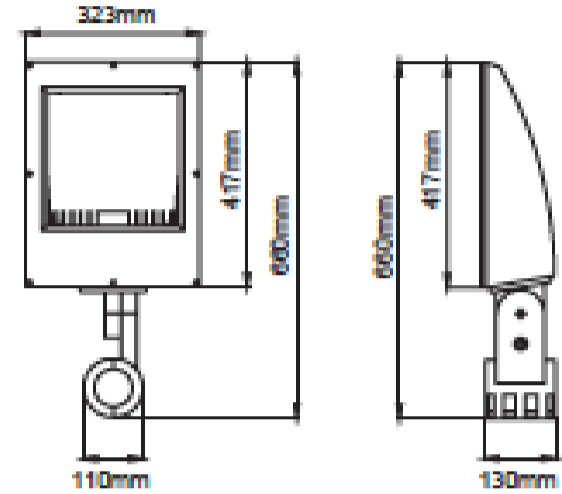

Parklot

AVOLUX®

38W

3000K - 4000K

Ra+80

IP66

Electrical Parameters

Base Model No.:	LL.O07.ST.16940
Colours:	Dark Grey, Black
Wattage:	38W
CCT:	3000K - 4000K
IP Rating:	IP 66
CRI:	Ra+80

Features

- Street lighting system for use with COB LED.
- High efficient micro silver reflector.
- Corrosion resistant die-cast aluminium body.
- Only to be used with electronic Led driver.
- Mains voltage: 220-240V / 50-60Hz.
- Clever thermal design.
- High visual comfort.
- Suitable for illumination up to 4-5 meter pole height.
- High performance optics with asymmetric light distribution.
- Pole-top installation on poles with ending part from Ø42 to Ø63 mm.
- Widely preferred in city landscapes, outdoor areas of shopping

Specifications

Model	Wattage	CCT	Lumens	Height	Color
LL.O07.ST.16940-LG/3	38W	3000K	4400lm	4-5m	Dark Grey
LL.O07.ST.16940-LG/4	38W	4000K	4400lm	4-5m	Dark Grey
LL.O07.ST.16940-LG/3	38W	3000K	4400lm	4-5m	Black
LL.O07.ST.16940-LG/4	38W	4000K	4400lm	4-5m	Black