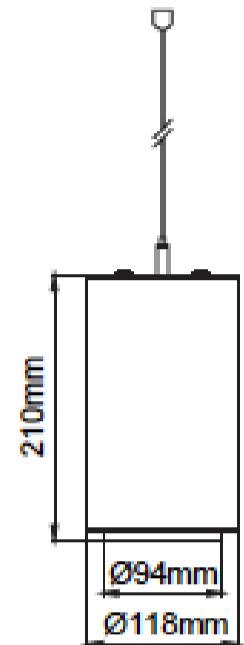

Pipa Bridgespot Suspended

AVOLUX®

Electrical Parameters

Base Model No.:	LL.I02.MLS.17010
LED Manufacturer:	Bridgelux (01), Samsung (45)
Colours:	White, black, silver
Wattage:	23W,
Beam Angle:	20°, 30°, 40°
CCT:	2700K - 5000K
IP Rating:	IP 20
CRI:	Ra+80, Ra+90

Specifications

Model	Wattage	CCT	Lumens	Colour	Beam Angle
LL.I02.MLS.17010-WH/3/40	23W	3000K	2250lm	White	40°
LL.I02.MLS.17010-WH/3.5/40	23W	3500K	2300lm	White	40°
LL.I02.MLS.17010-WH/4/40	23W	4000K	2350lm	White	40°
LL.I02.MLS.17010-GR/3/40	23W	3000K	2250lm	Grey	40°
LL.I02.MLS.17010-GR/3.5/40	23W	3500K	2300lm	Grey	40°
LL.I02.MLS.17010-GR/4/40	23W	4000K	2350lm	Grey	40°
LL.I02.MLS.17010-BL/3/40	23W	3000K	2250lm	Black	40°
LL.I02.MLS.17010-BL/3.5/40	23W	3500K	2300lm	Black	40°
LL.I02.MLS.17010-BL/4/40	23W	4000K	2350lm	Black	40°