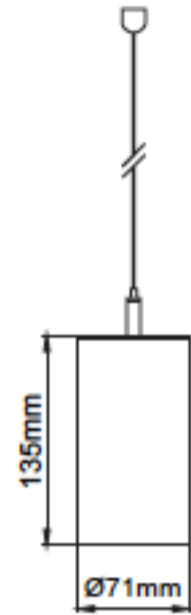

# Pipa Mini Bridgespot Suspended

AVOLUX®

## Electrical Paramaters

<b>Base Model No.:</b>	<b>LL.I01.MLS.17080</b>
Led Type:	Bridgelux (01)
Colours:	White, black, silver
Wattage:	7W
CCT:	2700K - 5000K
IP Rating:	IP 20
Beam Angle:	30°
CRI:	Ra+80

## Specifications

Model	Wattage	CCT	Lumens	Colour	Beam Angle
LL.I01.MLS.17080-WH/3/30	7W	3000K	865lm	White	30°
LL.I01.MLS.17080-WH/3.5/30	7W	3500K	882lm	White	30°
LL.I01.MLS.17080-WH/4/30	7W	4000K	900lm	White	30°
LL.I01.MLS.17080-GR/3/30	7W	3000K	865lm	Grey	30°
LL.I01.MLS.17080-GR/3.5/30	7W	3500K	882lm	Grey	30°
LL.I01.MLS.17080-GR/4/30	7W	4000K	900lm	Grey	30°
LL.I01.MLS.17080-BL/3/30	7W	3000K	865lm	Black	30°
LL.I01.MLS.17080-BL/3.5/30	7W	3500K	882lm	Black	30°
LL.I01.MLS.17080-BL/4/30	7W	4000K	900lm	Black	30°