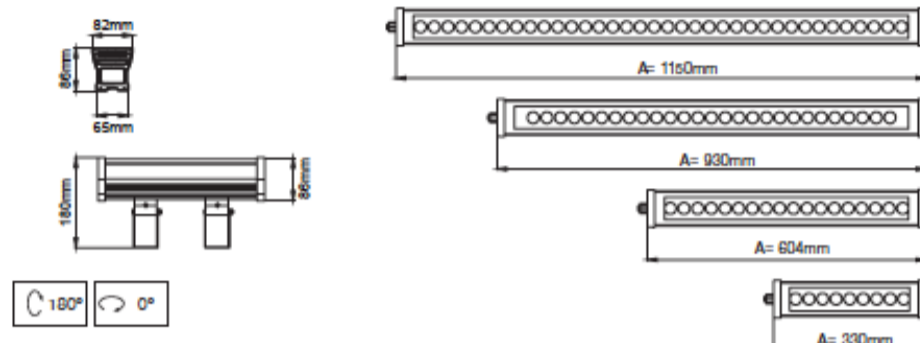

## Electrical Parameters

<b>Base Model No.:</b>	<b>LL.O07.WL.16020</b>
Colours:	Light Grey, Black, Dark Grey
Wattage:	7 - 40W
CCT:	3000K - 6000K, Red, Green, Blue and Amber
IP Rating:	IP 66
Beam Angle	6°, 25°, 55°
CRI:	Ra+80
Length:	330mm, 604mm, 930mm, 1150mm

## Features

- Corrosion resistant aluminium extruded body.
- Only to be used with electronicLed driver.
- Mains voltage: 220-240V / 50-60Hz.
- Cree XPG2 Led.
- Clever thermal design.
- Narrow, medium and wide beam angles available.
- Led colour temperatures optionally 3000K, 4000K and 6000K.
- Suitable for illumination up to 10 meter height.
- It can be assembled both wall and ceiling with adjustable mounting legs.

## Specifications

Model	Wattage	CCT/ Color	Lumens	Length
LL.O07.WL.16020-330/3K	9.5W	3000K	1212lm	330mm
LL.O07.WL.16020-330/4K	9.5W	4000K	1296lm	330mm
LL.O07.WL.16020-330/6K	9.5W	6000K	1380lm	330mm
LL.O07.WL.16020-330/R	7W	Red	548lm	330mm
LL.O07.WL.16020-330/G	10W	Green	852lm	330mm
LL.O07.WL.16020-330/B	9.75W	Blue	350lm	330mm
LL.O07.WL.16020-330/A	7W	Amber	371lm	330mm
LL.O07.WL.16020-604/3K	19W	3000K	2424lm	604mm
LL.O07.WL.16020-604/4K	19W	4000K	2592lm	604mm
LL.O07.WL.16020-604/6K	19W	6000K	2760lm	604mm
LL.O07.WL.16020-604/R	14W	Red	1096lm	604mm
LL.O07.WL.16020-604/G	20W	Green	1704lm	604mm
LL.O07.WL.16020-604/B	19.5W	Blue	700lm	604mm
LL.O07.WL.16020-604/A	14W	Amber	742lm	604mm