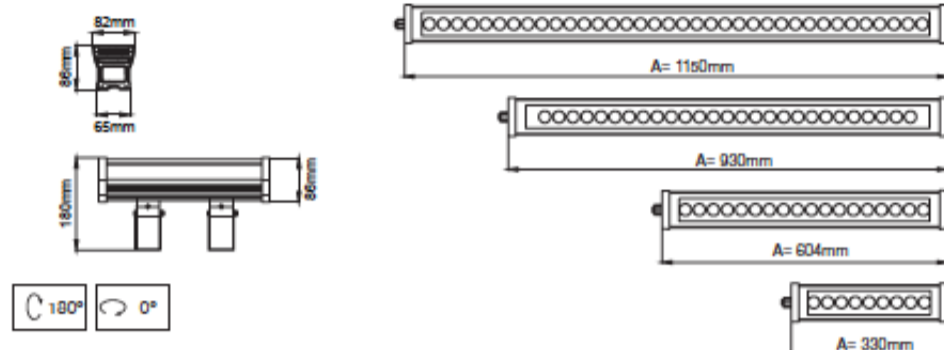

Rainbow RGB

9 -
36W

RGB

Ra+80

IP66

Electrical Paramaters

Base Model No.:	LL.O07.WL.16020.RGB
Colours:	Light Grey, Black, Dark Grey
Wattage:	9.25W - 36.75W
CCT:	RGB
IP Rating:	IP 66
Beam Angle	6°, 25°, 55°
CRI:	Ra+80
Lenght:	330mm, 604mm, 930mm, 1150mm

Features

- Corrosion resistant aluminium extruded body.
- Only to be used with electronicLed driver.
- Mains voltage: 220-240V / 50-60Hz.
- Cree XPG2 Led.
- Clever thermal design.
- Narrow, medium and wide beam angles available.
- RGB Color output.
- Suitable for illumination up to 20 meter height.
- It can be assembled both wall and ceiling with adjustable mounting legs.

Specifications

Model	Wattage	Kelvin / Color	Led Type	Lenght
LL.O07.WL.16020.RGB-330	9.25W	RGB (R3,G3,B3)	Cree XPG2	330mm
LL.O07.WL.16020.RGB-604	18.35W	RGB (R6,G6,B6)	Cree XPG2	604mm
LL.O07.WL.16020.RGB-930	27.50W	RGB (R9,G9,B9)	Cree XPG2	930mm
LL.O07.WL.16020.RGB-1150	36.75W	RGB (R12,G12,B12)	Cree XPG2	1150mm