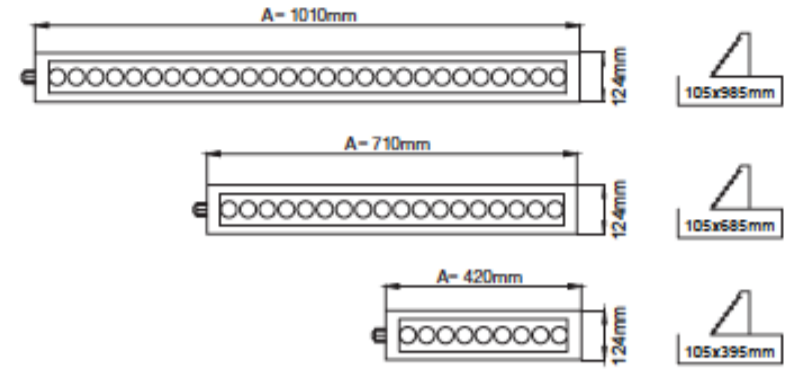

Flopa

AVOLUX®

9-30W

3000K-6000K

Ra+80

IP67

Electrical Parameters

Base Model No.:	LL.O07.WL.16050.07
Colours:	Stainless
Wattage:	9 - 30 W
CCT:	3000K - 6000K
IP Rating:	IP 67
Beam Angle:	6°, 25°, 55°
CRI:	Ra+80

Features

- Outdoor on floor luminaire with high protection class.
- Safe structures through the tempered pressure resistant glasses.
- Easy applicable luminaires through the inground recessed boxes.
- Max weight resistance : 2000 Kg.
- Led colour temperatures optionally 3000K, 4000K and 6000K.
- 316 grade stainless steel frame.
- Symmetrical light distribution with 6°, 25° and 55°.
- Can be mounted on ground, pavement and wall surfaces.
- Consists of main body and outer casing.
- All external screws are stainless steel.