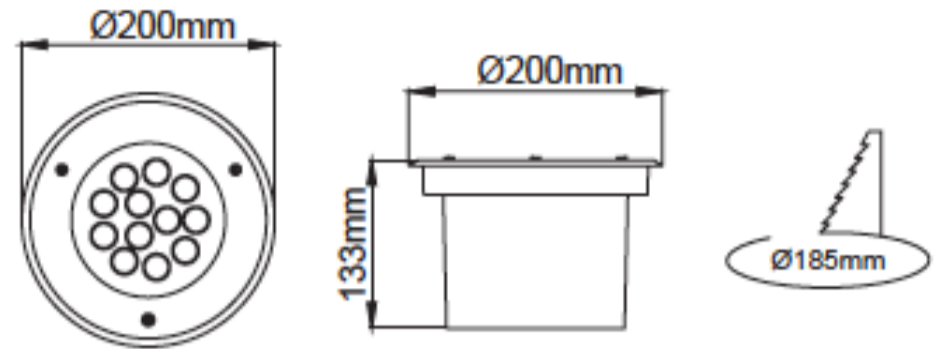

Flora Midi

AVOLUX®

Electrical Parameters

Base Model No.:	LL.O07.UP.01615
Colours:	Stainless
Wattage:	10 - 14 W
CCT:	3000K - 6000K
IP Rating:	IP 67
Beam Angle:	6°, 25°, 55°
CRI:	Ra+80

Features

- Outdoor on floor luminaire with high protection class.
- Safe structures through the tempered pressure resistant glasses.
- Easy applicable luminaires through the inground recessed boxes.
- Max weight resistance : 3000 Kg.
- Led colour temperatures optionally 3000K, 4000K and 6000K.
- 316 grade stainless steel frame.
- Symmetrical light distribution with 6°, 25° and 55°.

Specifications

Model	Wattage	Lumens	Kelvin/Colour	LED Type
LL.O07.UP.01615.06-3K	13.5W	1615lm	3000K	Cree XPG2
LL.O07.UP.01615.06-4K	13.5W	1725lm	4000K	Cree XPG2
LL.O07.UP.01615.06-6K	13.5W	1840lm	6000K	Cree XPG2
LL.O07.UP.01615.06-R	10W	735lm	Red	Cree XPG2
LL.O07.UP.01615.06-G	10W	1135lm	Green	Cree XPG2
LL.O07.UP.01615.06-B	14W	467lm	Blue	Cree XPG2
LL.O07.UP.01615.06-A	10W	494lm	Amber	Cree XPG2