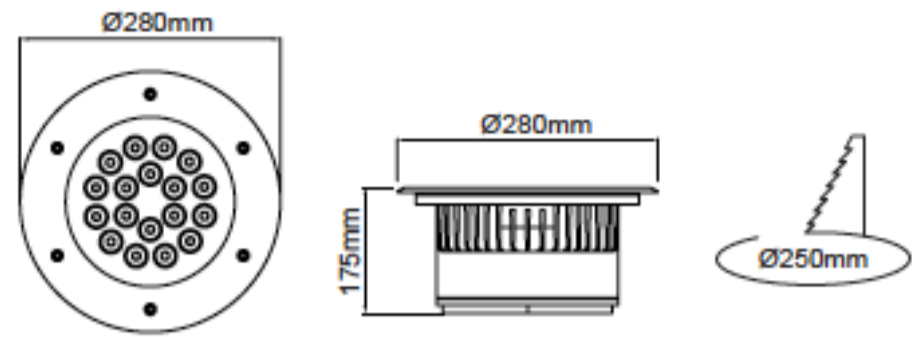

Flora

AVOLUX®

Electrical Parameters

Base Model No.:	LL.O07.UP.01610.06
Colours:	Stainless
Wattage:	15 - 21 W
CCT:	3000K - 6000K
IP Rating:	IP 67
Beam Angle:	6°, 25°, 55°
CRI:	Ra+80

Features

- Outdoor on floor luminaire with high protection class.
- Safe structures through the tempered pressure resistant glasses.
- Easy applicable luminaires through the inground recessed boxes.
- Max weight resistance : 3000 Kg.
- Led colour temperatures optionally 3000K, 4000K and 6000K.
- 316 grade stainless steel frame.
- Symmetrical light distribution with 6°, 25° and 55°.

Specifications

Model	Wattage	Lumens	Kelvin/Colour	LED Type
LL.O07.UP.01610.06-3K	20W	2425lm	3000K	Cree XPG2
LL.O07.UP.01610.06-4K	20W	2590lm	4000K	Cree XPG2
LL.O07.UP.01610.06-6K	20W	2760lm	6000K	Cree XPG2
LL.O07.UP.01610.06-R	15W	1100lm	Red	Cree XPG2
LL.O07.UP.01610.06-G	21W	1700lm	Green	Cree XPG2
LL.O07.UP.01610.06-B	20W	700lm	Blue	Cree XPG2
LL.O07.UP.01610.06-A	15W	740lm	Amber	Cree XPG2