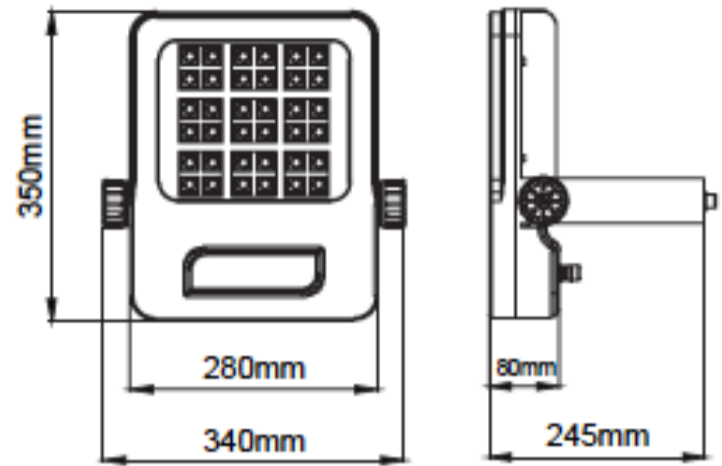

## Electrical Parameters

|                        |                                    |
|------------------------|------------------------------------|
| <b>Base Model No.:</b> | <b>LL.O07.WL.16935</b>             |
| Colours:               | Black, Textured Metallic Dark Grey |
| Wattage:               | 57 - 120 W                         |
| CCT:                   | 2700K - 6000K                      |
| IP Rating:             | IP 66                              |
| Beam Angle:            | 20°, 36°, 69°                      |
| CRI:                   | Ra+80                              |

## Features

- Direct lighting luminaire for use with LEDs.
- Corrosion resistant die-cast aluminium body.
- Installation with bracket on surface and floor.
- Only to be used with electronic Led driver.
- Mains voltage: 220-240V / 50-60Hz.
- Clever thermal design.
- Narrow, medium and wide beam angles available.
- Led colour temperatures optionally 2700K, 3000K, 4000K and 6000K.
- Suitable for illumination up to 25 meter height.
- 2 cable entries for through-wiring of mains supply cable.
- Internal silicon gaskets ensure IP protection.
- RGB and dynamic white tuning versions available upon request.
- All external screws are stainless steel.