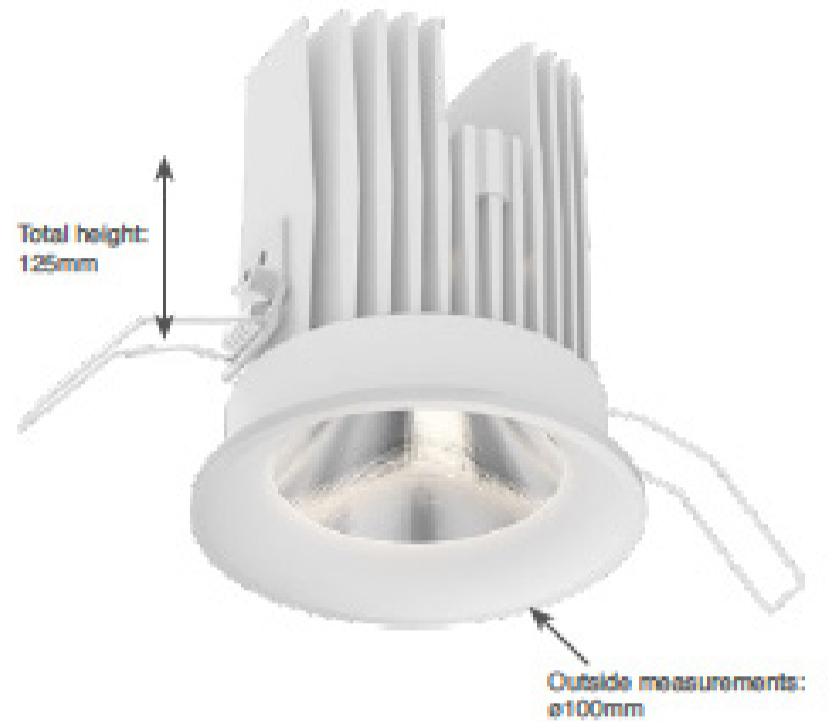

Atlas Fix Round Downlight

20 W
31 W

2700K -
4000K

Ra+80
Ra+90

IP20

Electrical Paramaters

Base Model No.:	LL.1030.22.01
LED Module:	Bridgelux Vero 18
Colours:	Several options
Wattage:	20.1W, 31W
Beam Angle:	22°, 45°, 58°
CCT:	2700K - 4000K, Class A
IP Rating:	Class III, IP 20
CRI:	Ra+80, Ra+90
Cutout Size:	95mm

Features

- High quality components.
- 2700K, 3000K, 4000K and Class A LED available.
- 3 Different beam angles possible.
- Very versatile LED downlight.
- Lots of color possibilities.
- Passive cooled, high power downlight.
- Compact design.

Colours

Specifications

Model	Wattage	CCT/CRI	Luminous Flux	Lumens	Colour	Beam Angle
LL.1030.22.927.01	20.1W	2700K - Ra90	700 mA	1798 lm	White Matt	22°
LL.1030.22.830.01	20.1W	3000K - Ra80	700 mA	2314 lm	White Matt	22°
LL.1030.22.930.01	20.1W	3000K - Ra90	700 mA	1866 lm	White Matt	22°
LL.1030.22.840.01	20.1W	4000K - Ra80	700 mA	2457 lm	White Matt	22°
LL.1030.22.A30.01	20.1W	3000K - Class A	700 mA	1777 lm	White Matt	22°