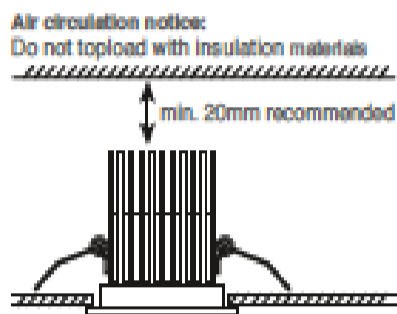

Atlas Fix Round Downlight

20 W
31 W

2700K -
4000K

Ra+80
Ra+90

IP20

Electrical Paramaters

Base Model No.:	LL.1030.22.01
LED Module:	Bridgelux Vero 18
Colours:	Several options
Wattage:	20.1W, 31W
Beam Angle:	22°, 45°, 58°
CCT:	2700K - 4000K, Class A
IP Rating:	Class III, IP 20
CRI:	Ra+80, Ra+90
Cutout Size:	95mm

Colours

Specifications

Model	Wattage	CCT/CRI	Luminous Flux	Lumens	Colour	Beam Angle
LL.1030.22.927.01	20.1W	2700K - Ra90	700 mA	1798 lm	White Matt	22°
LL.1030.22.830.01	20.1W	3000K - Ra80	700 mA	2314 lm	White Matt	22°
LL.1030.22.930.01	20.1W	3000K - Ra90	700 mA	1866 lm	White Matt	22°
LL.1030.22.840.01	20.1W	4000K - Ra80	700 mA	2457 lm	White Matt	22°
LL.1030.22.A30.01	20.1W	3000K - Class A	700 mA	1777 lm	White Matt	22°