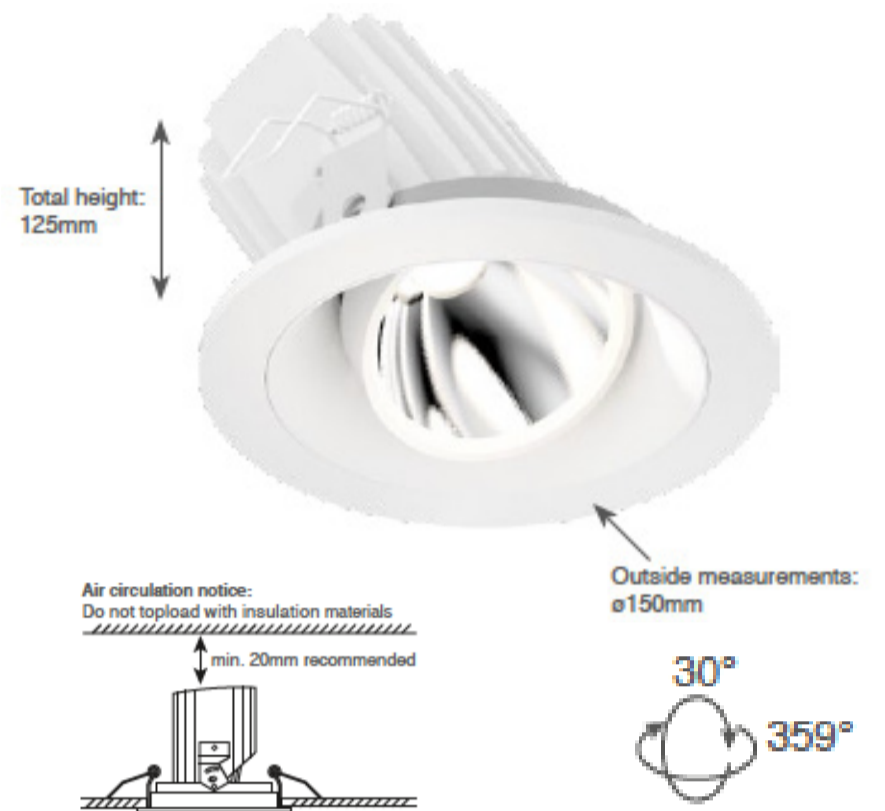

Atlas Mix 150 Downlight

Electrical Parameters

Base Model No.:	LL.1030.22.01
LED Module:	Bridgelux Vero 18
Colours:	Several options
Wattage:	20.1W, 31W
Beam Angle:	22°, 45°, 58°
CCT:	2700K - 4000K, Class A
IP Rating:	Class III, IP 20
CRI:	Ra+80, Ra+90
Cutout Size:	114-145mm

Colours

Specifications

Model	Wattage	CCT/CRI	Luminous Flux	Lumens	Colour	Beam Angle
LL.1030.22.927.01	20.1W	2700K - Ra90	700 mA	1798 lm	White Matt	22°
LL.1030.22.830.01	20.1W	3000K - Ra80	700 mA	2314 lm	White Matt	22°
LL.1030.22.930.01	20.1W	3000K - Ra90	700 mA	1866 lm	White Matt	22°
LL.1030.22.840.01	20.1W	4000K - Ra80	700 mA	2457 lm	White Matt	22°
LL.1030.22.A30.01	20.1W	3000K - Class A	700 mA	1777 lm	White Matt	22°