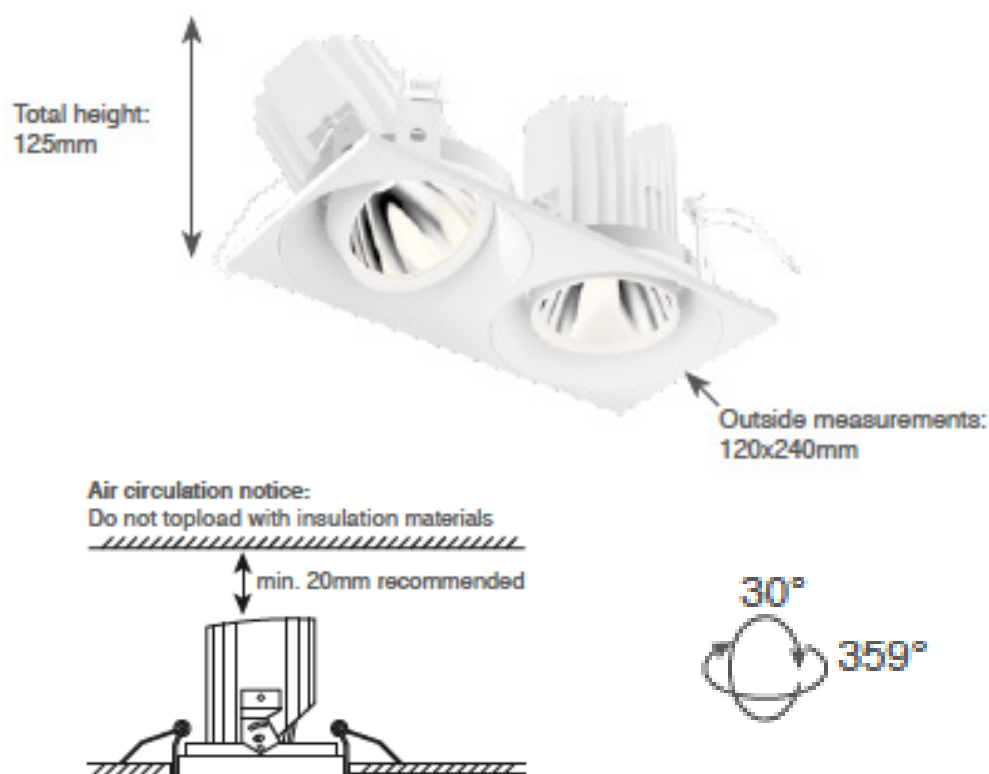

Atlas Mix Double Rectangle Downlight

Electrical Paramaters

Base Model No.:	LL.1035.22.01
LED Module:	2x Bridgelux Vero 18
Colours:	Several options
Wattage:	20.1W, 31W
Beam Angle:	22°, 45°, 58°
CCT:	2700K - 4000K, Class A
IP Rating:	Class III, IP 20
CRI:	Ra+80, Ra+90
Cutout Size:	114mm

Features

- High quality components.
- 2700K, 3000K, 4000K and Class A LED available.
- 3 Different beam angles possible.
- Very versatile LED downlight.
- Lots of color possibilities.
- Passive cooled, high power downlight.
- Compact design.

Colours

Specifications

Model	Wattage	CCT/CRI	Luminous Flux	Lumens	Colour	Beam Angle
LL.1035.22.927.01	(2x) 20.1W	2700K - Ra90	700 mA	(2x) 1798 lm	White Matt	22°
LL.1035.22.830.01	(2x) 20.1W	3000K - Ra80	700 mA	(2x) 2314 lm	White Matt	22°
LL.1035.22.930.01	(2x) 20.1W	3000K - Ra90	700 mA	(2x) 1866 lm	White Matt	22°
LL.1035.22.840.01	(2x) 20.1W	4000K - Ra80	700 mA	(2x) 2457 lm	White Matt	22°
LL.1035.22.A30.01	(2x) 20.1W	3000K - Class A	700 mA	(2x) 1777 lm	White Matt	22°