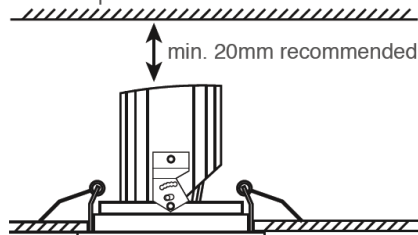

Atlas Mix Round Downlight

DOXIS
LIGHTING FACTORY

Air circulation notice:

Do not topload with insulation materials

20 & 30w

2700K-5000K

Ra 90

Electrical Paramaters

Base Model No.:	1032
Power:	700mA(20.1w) & 1050mA (30w)
Forward Voltage:	700mA: 27.3V(min), 29.5V(typ), 31.7V(max) 1050mA: 26.6V(min), 28.7V(typ), 30.9V(max)
Colours:	Grey, Black, White, Chrome, Gold, Anthracite
LED Type:	Biridgelux Vero 18
CCT:	2700K - 4000K
Beam Angle:	22°, 45°, 58°
CRI:	Ra 80-90
SDCM:	3
Size:	125mm (h) x 120mm (d)

*Terms and Conditions Apply. Please ask for full details.

Colour Options:

Specifications

Model	mA	Beam Angle	CRI	CCT	Lumens	Colour
1032.7.22.927.WH	700	22°	90	2700K	1798lm	White
1032.7.22.830.WH	700	22°	80	3000K	2314lm	White
1032.7.22.930.WH	700	22°	90	3000K	1866lm	White
1032.7.22.840.WH	700	22°	80	4000K	2457lm	White
1032.7.22.A30.WH	700	22°	Class A	3000K	1777lm	White