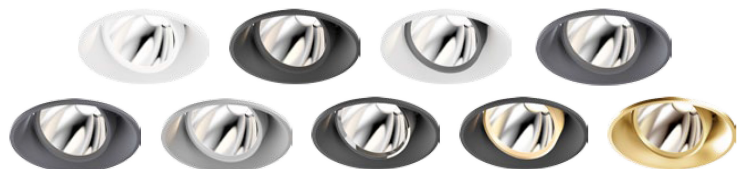

Atlas Mix Round Downlight

DOXIS
LIGHTING FACTORY

Air circulation notice:

Do not topload with insulation materials

20 & 30w

2700K-5000K

Ra 90

Electrical Paramaters

Base Model No.:	1032
Power:	700mA(20.1w) & 1050mA (30w)
Forward Voltage:	700mA: 27.3V(min), 29.5V(typ), 31.7V(max) 1050mA: 26.6V(min), 28.7V(typ), 30.9V(max)
Colours:	Grey, Black, White, Chrome, Gold, Anthracite
LED Type:	Biridgelux Vero 18
CCT:	2700K - 4000K
Beam Angle:	22°, 45°, 58°
CRI:	Ra 80-90
SDCM:	3
Size:	125mm (h) x 120mm (d)

Features

- Aluminium profile body.
- Only to be used with electronic ballast and LED driver.
- Driver to be ordered separately.
- Dimmable options available.
- Adjustable recessed downlight.
- 5 year Bridgelux warranty on Bridgelux LEDs*

*Terms and Conditions Apply. Please ask for full details.

Colour Options:

Specifications

Model	mA	Beam Angle	CRI	CCT	Lumens	Colour
1032.7.22.927.WH	700	22°	90	2700K	1798lm	White
1032.7.22.830.WH	700	22°	80	3000K	2314lm	White
1032.7.22.930.WH	700	22°	90	3000K	1866lm	White
1032.7.22.840.WH	700	22°	80	4000K	2457lm	White
1032.7.22.A30.WH	700	22°	Class A	3000K	1777lm	White