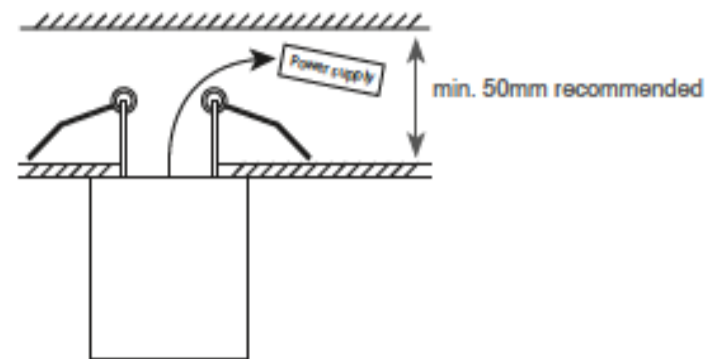

Atlas Semi-recessed

20 W

2700K - 4000K

**Ra+80
Ra+90**

IP20

Electrical Parameters

Base Model No.:	LL.1042.22.01
LED Module:	Bridgelux Vero 18
Colours:	Several options
Wattage:	20.1W
Beam Angle:	22°, 45°, 58°
CCT:	2700K - 4000K, Class A
IP Rating:	Class III, IP 20
CRI:	Ra+80, Ra+90
Cutout Size:	95mm

Colours

Specifications

Model	Wattage	CCT/CRI	Luminous Flux	Lumens	Colour	Beam Angle
LL.1042.22.927.01	20.1W	2700K - Ra90	700 mA	1798 lm	White Matt	22°
LL.1042.22.830.01	20.1W	3000K - Ra80	700 mA	2314 lm	White Matt	22°
LL.1042.22.930.01	20.1W	3000K - Ra90	700 mA	1866 lm	White Matt	22°
LL.1042.22.840.01	20.1W	4000K - Ra80	700 mA	2457 lm	White Matt	22°
LL.1042.22.A30.01	20.1W	3000K - Class A	700 mA	1777 lm	White Matt	22°